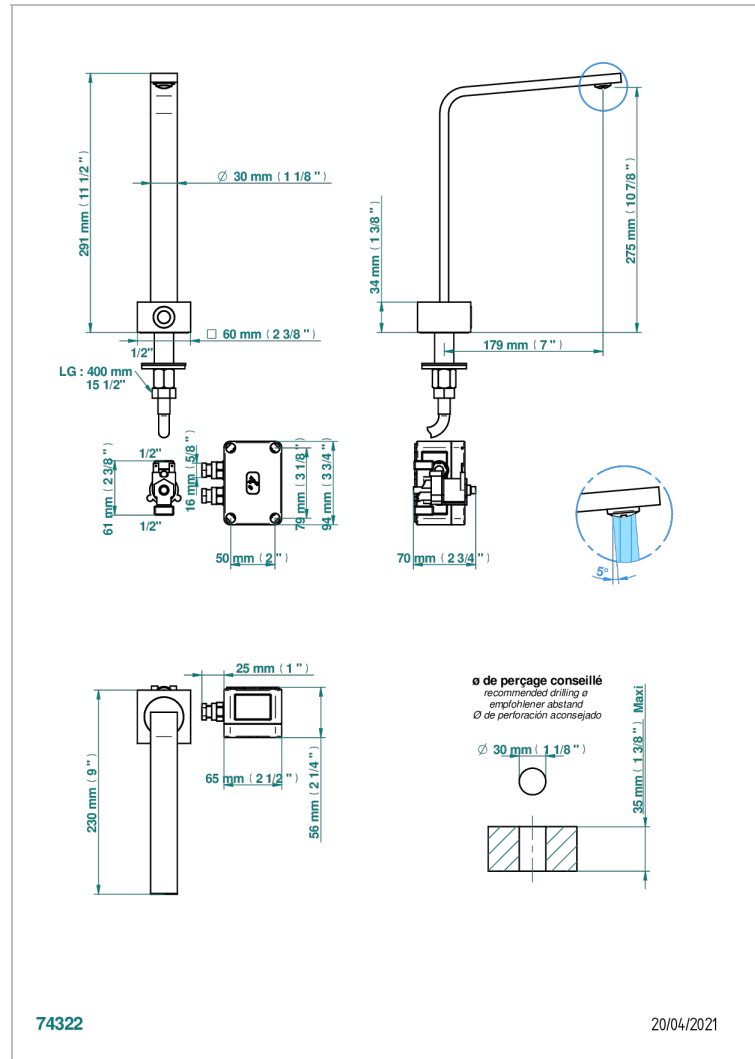

Electronic tap for washbasin with infra-red presence detection, without pop-up waste - mains-powered