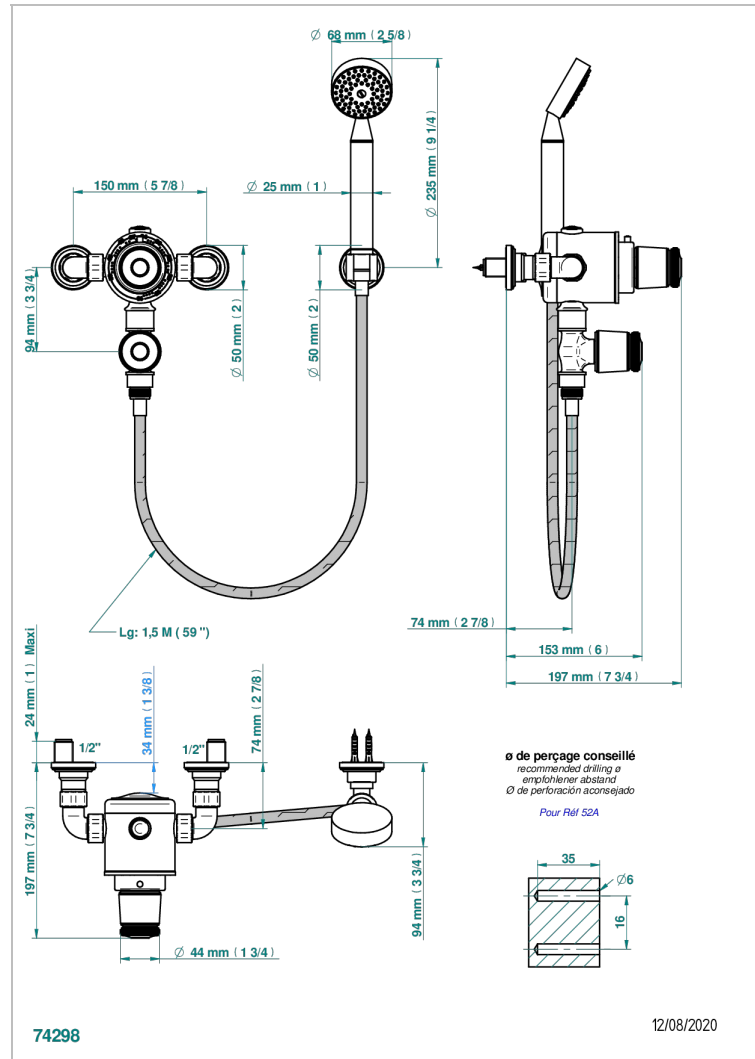

CORVAIR FIOR DI BOSCO

U8K-2644TR

Wall mounted thermostatic shower mixer, 150 mm centres

THG
PARIS

CHARACTERISTIC

- Corvoir Fior di Bosco
- Wall mounted thermostatic shower mixer, 150 mm centres

AVAILABLE FINITIONS