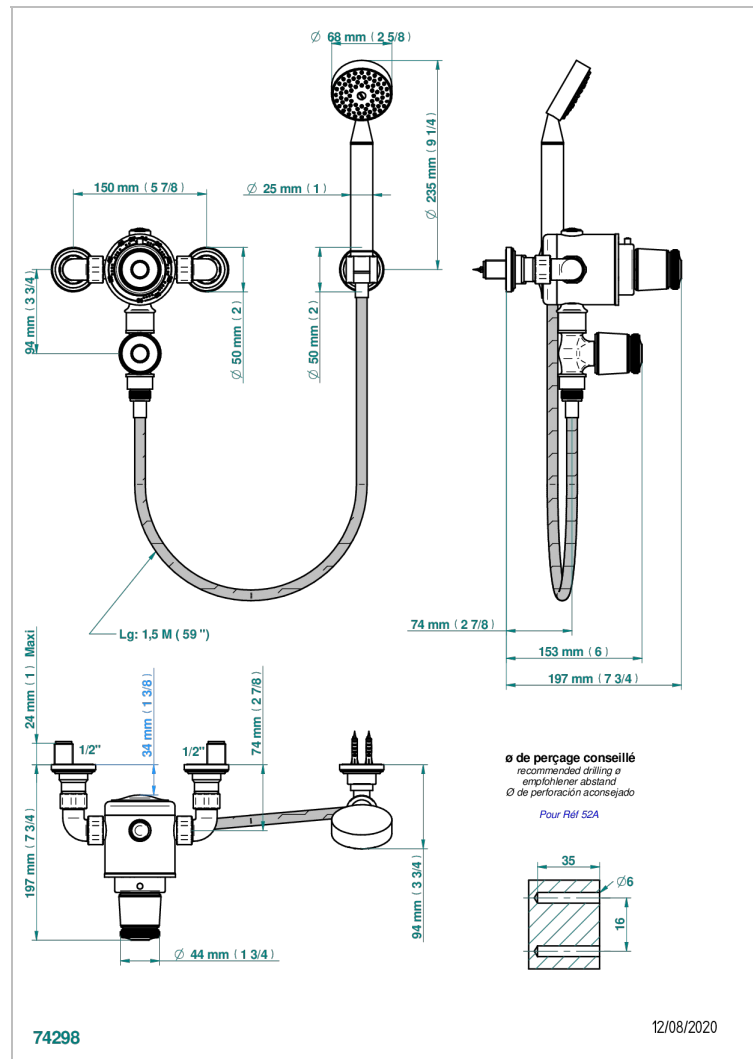

CORVAIR FIOR DI BOSCO

U8K-2644TR

Wall mounted thermostatic shower mixer, 150 mm centres

CHARACTERISTIC

- Corvoir Fior di Bosco
- Wall mounted thermostatic shower mixer, 150 mm centres

AVAILABLE FINITIONS

Black ceram - D30
Blush PVD - H62
Brass color PVD - H49
Brown bronze color PVD - F33
Gold color PVD - H52
Graphite PVD - H64

Lacquered light bronze - D01
Matt Umber PVD - H67
Matt blush PVD - H60
Matt brass color PVD - H50
Matt brown bronze color PVD - F34
Matt chrome - C02

Matt gold - F07
Matt gold color PVD - H53
Matt graphite PVD - H65
Matt nickel (color finish) - C01
Matt nickel color PVD - H56
Nickel color PVD - H55

Polished chrome (color finish) - A02
Polished gold (color finish) - F01
Polished nickel - B01
Soft gold - F30
Soft matt gold - F31
Umber PVD - H66