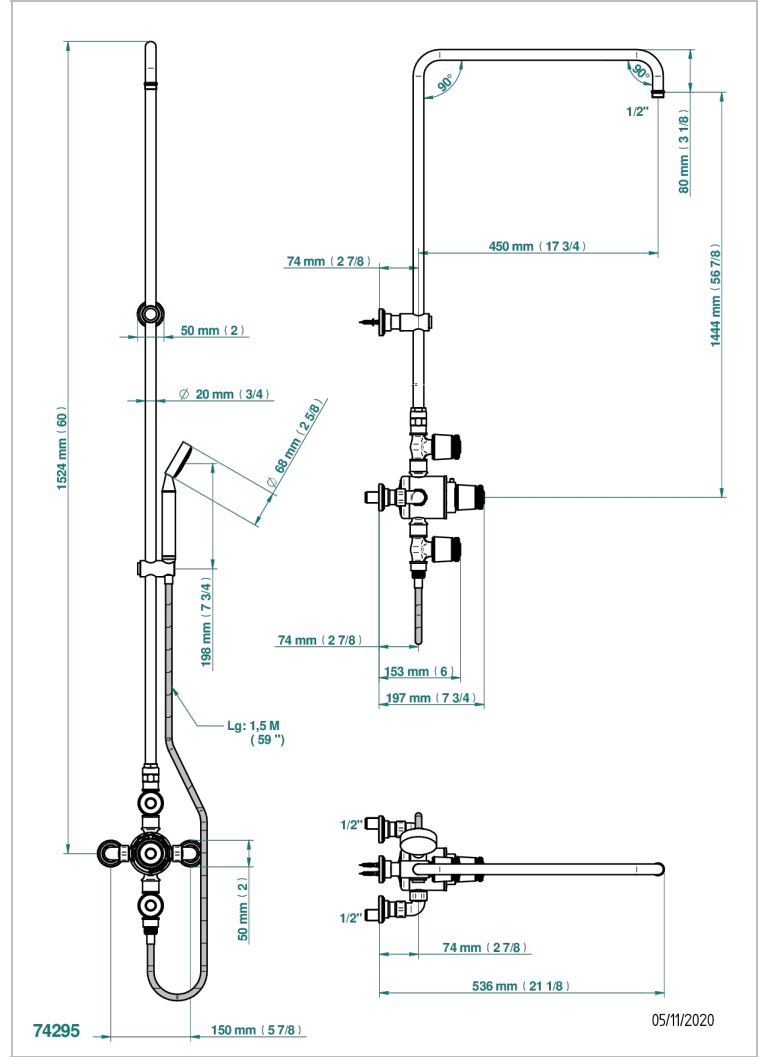

CORVAIR FIOR DI BOSCO

U8K-64TRCD

THG[®]
PARIS

Wall mounted thermostatic shower mixer / shut off valves / exposed shower column / telephone shower, hose and Wall mounted cradle - 150 mm centres. (without shower head)

CHARACTERISTIC

- Corvoir Fior di Bosco
- Wall mounted thermostatic shower mixer / shut off valves / exposed shower column / telephone shower, hose and Wall mounted cradle - 150 mm centres. (without shower head)

TECHNICAL SPECS

- Recommandé : 3 bars (max. 5 bars) - Advised : 43,5 psi (max. 72 psi)
- Douchette : 9,5 l/min à 3 bars (2.52 gpm at 43.5 psi)
- ajouter la pomme - add the showerhead

AVAILABLE FINITIONS