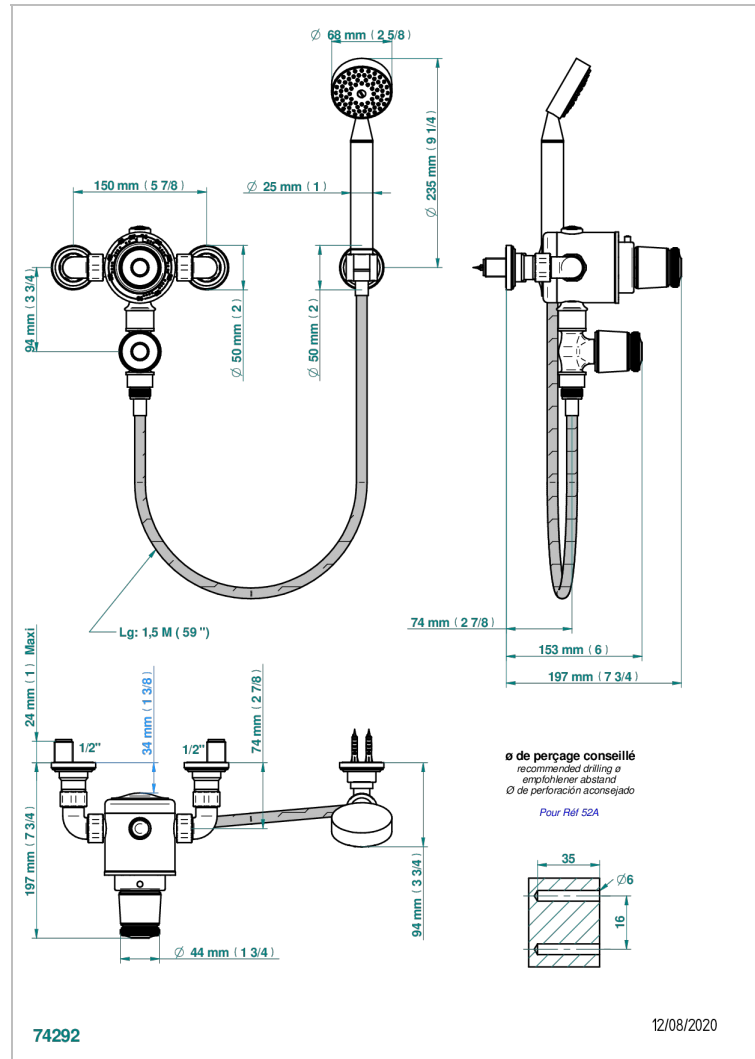

# CORVAIR PORTORO

U8H-2644TR

Wall mounted thermostatic shower mixer, 150 mm centres

## CHARACTERISTIC

- Corvaair Portoro
- Wall mounted thermostatic shower mixer, 150 mm centres

## TECHNICAL SPECS

- Recommandé : 3 bars (max. 5 bars) - Advised : 43,5 psi (max. 72 psi)
- 9,5 l/min à 3 bars (2.5 gpm at 43.5 psi)