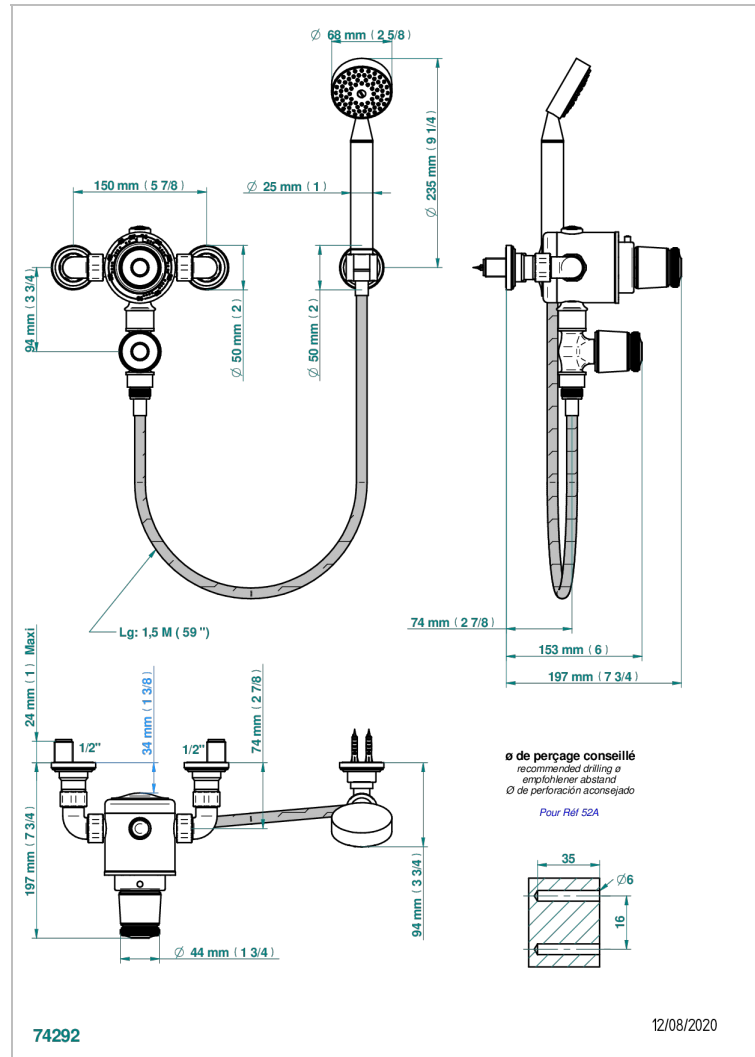

CORVAIR PORTORO

U8H-2644TR

Wall mounted thermostatic shower mixer, 150 mm centres

CHARACTERISTIC

- Corvaair Portoro
- Wall mounted thermostatic shower mixer, 150 mm centres

TECHNICAL SPECS

- Recommandé : 3 bars (max. 5 bars) - Advised : 43,5 psi (max. 72 psi)
- 9,5 l/min à 3 bars (2.5 gpm at 43.5 psi)