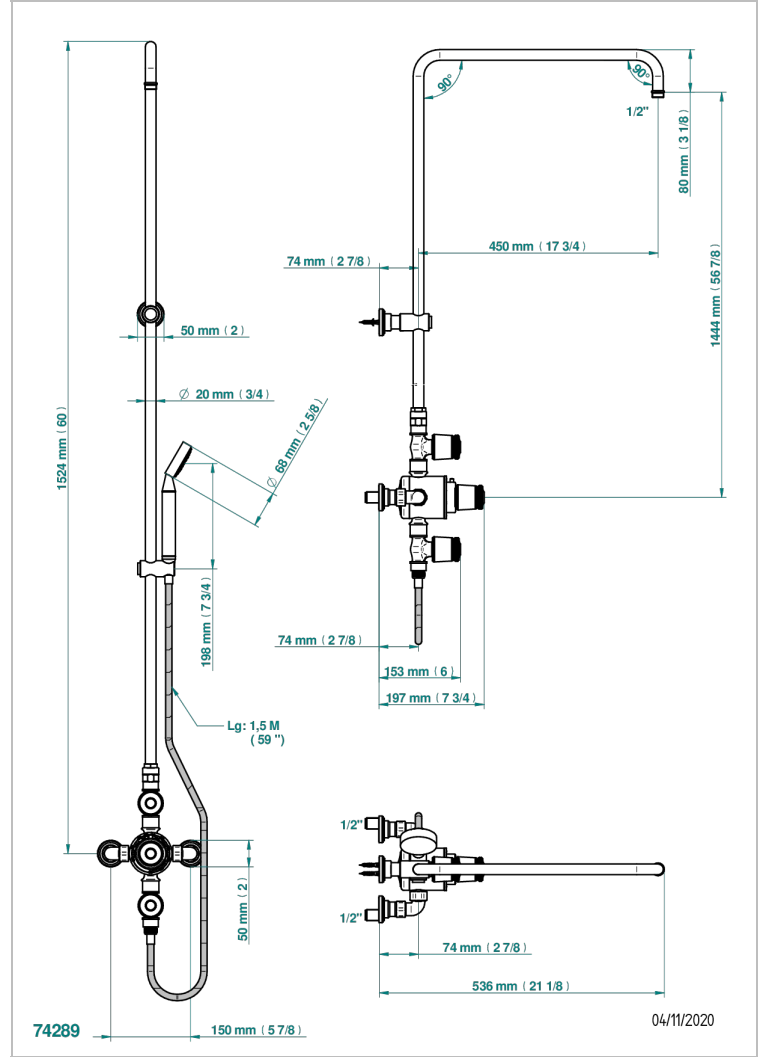

# CORVAIR PORTORO

U8H-64TRCD

THG<sup>®</sup>  
PARIS

Wall mounted thermostatic shower mixer / shut off valves / exposed shower column / telephone shower, hose and Wall mounted cradle - 150 mm centres. (without shower head)

## CHARACTERISTIC

- Corvaair Portoro
- Wall mounted thermostatic shower mixer / shut off valves / exposed shower column / telephone shower, hose and Wall mounted cradle - 150 mm centres. (without shower head)

## TECHNICAL SPECS

- Recommandé : 3 bars (max. 5 bars) - Advised : 43,5 psi (max. 72 psi)
- Douchette : 9,5 l/min à 3 bars (2.52 gpm at 43.5 psi)
- ajouter la pomme - add the showerhead