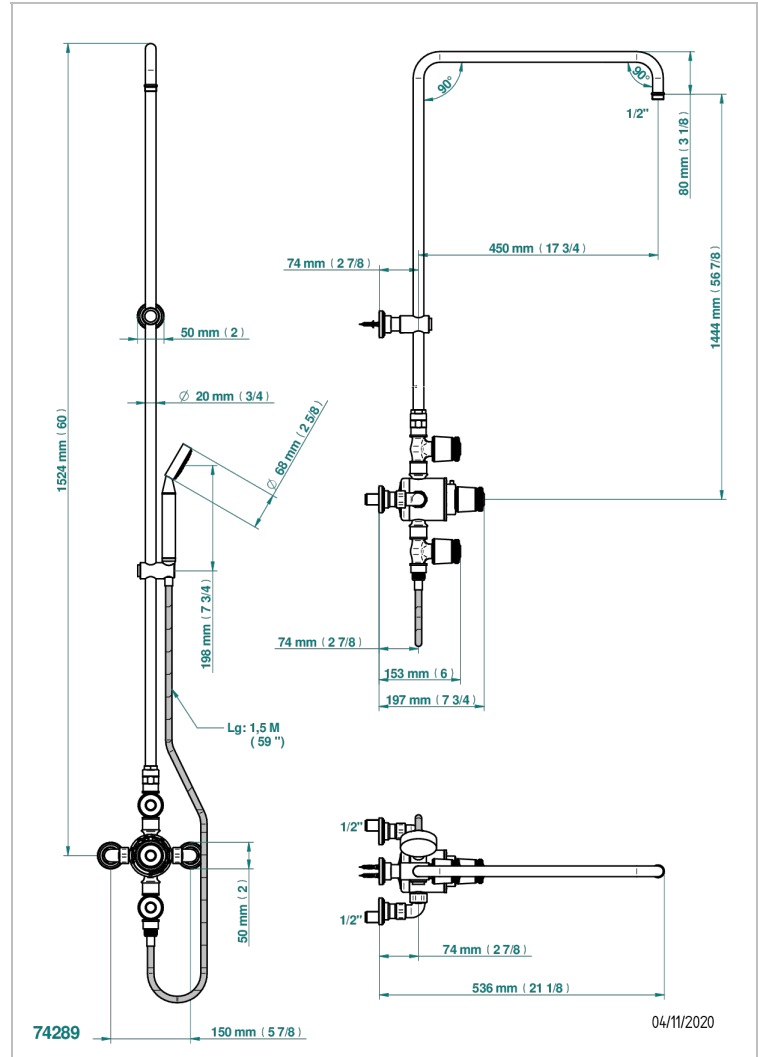

# CORVAIR PORTORO

U8H-64TRCD

THG<sup>®</sup>  
PARIS

Wall mounted thermostatic shower mixer / shut off valves / exposed shower column / telephone shower, hose and Wall mounted cradle - 150 mm centres. (without shower head)

## CHARACTERISTIC

- Corvaair Portoro
- Wall mounted thermostatic shower mixer / shut off valves / exposed shower column / telephone shower, hose and Wall mounted cradle - 150 mm centres. (without shower head)

## TECHNICAL SPECS

- Recommandé : 3 bars (max. 5 bars) - Advised : 43,5 psi (max. 72 psi)
- Douchette : 9,5 l/min à 3 bars (2.52 gpm at 43.5 psi)
- ajouter la pomme - add the showerhead