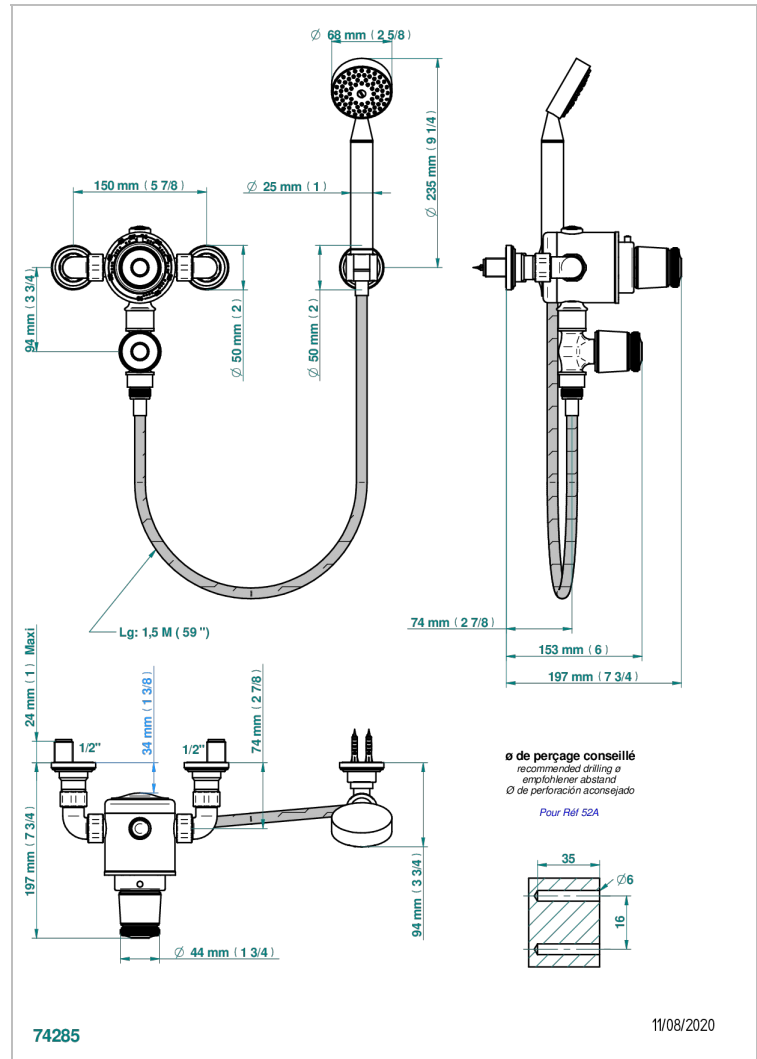

CORVAIR HOWLITE

U8F-2644TR

Wall mounted thermostatic shower mixer, 150 mm centres

CHARACTERISTIC

- Corvaire Howlite
- Wall mounted thermostatic shower mixer, 150 mm centres

TECHNICAL SPECS

- Recommandé : 3 bars (max. 5 bars) - Advised : 43,5 psi (max. 72 psi)
- 9,5 l/min à 3 bars (2.5 gpm at 43.5 psi)