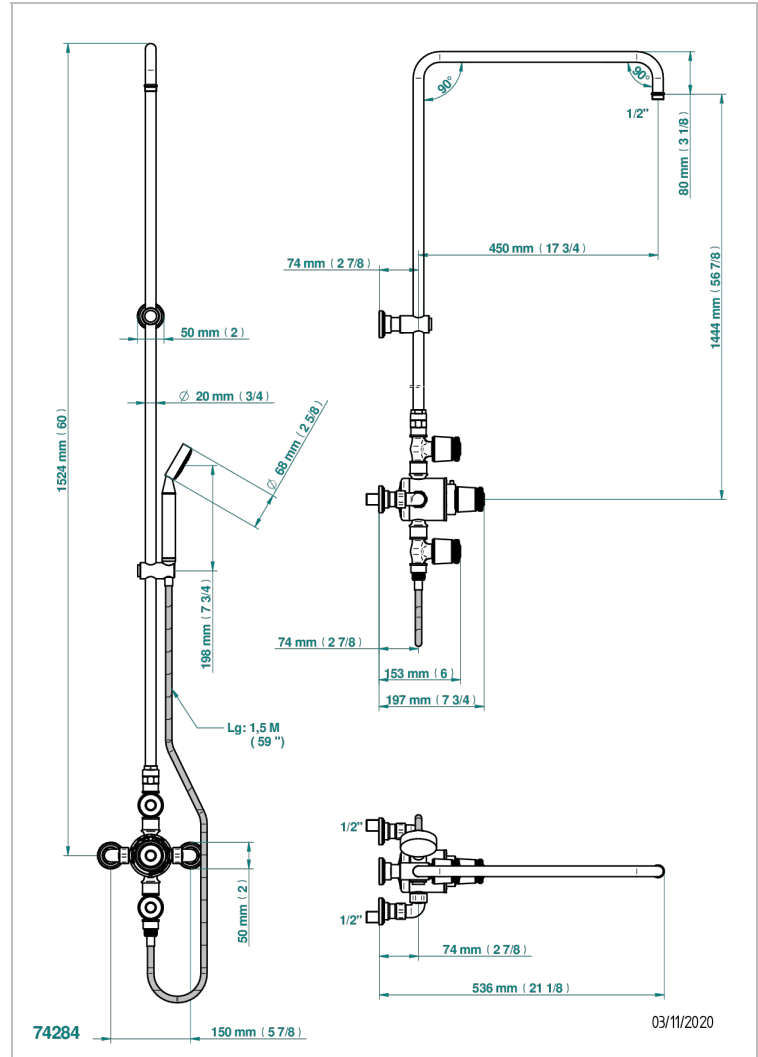

CORVAIR HOWLITE

U8F-64TRCD

THG[®]
PARIS

Wall mounted thermostatic shower mixer / shut off valves / exposed shower column / telephone shower, hose and Wall mounted cradle - 150 mm centres. (without shower head)

CHARACTERISTIC

- Corvaire Howlite
- Wall mounted thermostatic shower mixer / shut off valves / exposed shower column / telephone shower, hose and Wall mounted cradle - 150 mm centres. (without shower head)

TECHNICAL SPECS

- Recommandé : 3 bars (max. 5 bars) - Advised : 43,5 psi (max. 72 psi)
- Douchette : 9,5 l/min à 3 bars (2.52 gpm at 43.5 psi)
- ajouter la pomme - add the showerhead

AVAILABLE FINITIONS