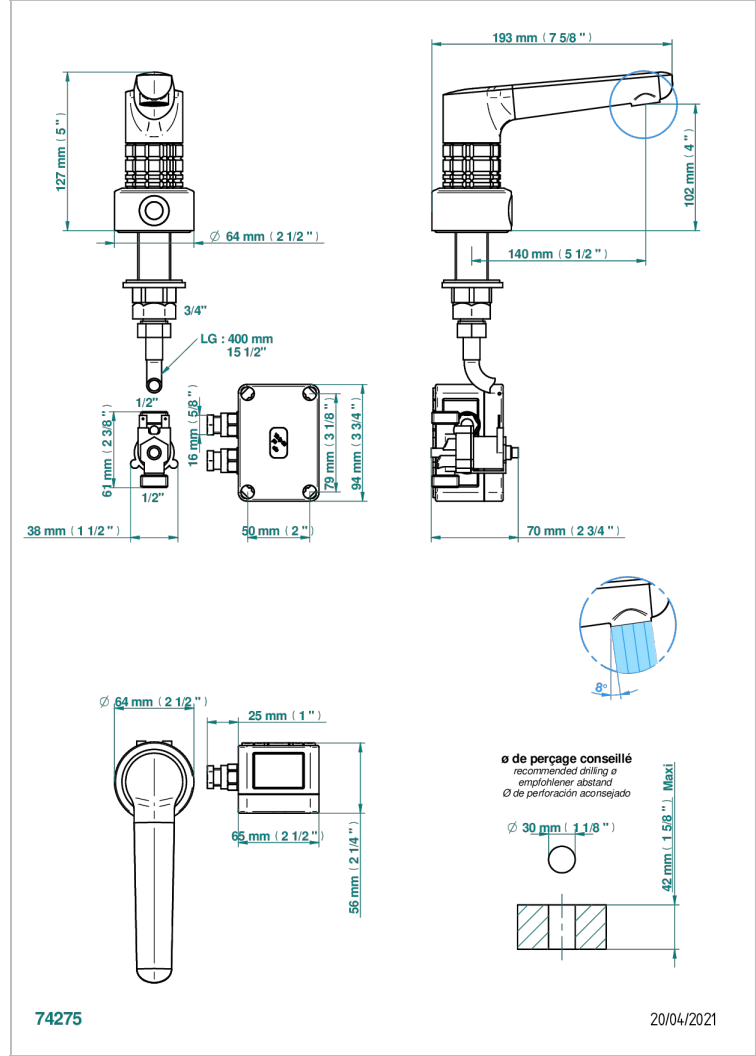

# SYSTEM SQUARED METAL

G9E-170IRS

THG  
PARIS

Electronic tap for washbasin with infra-red presence detection, without pop-up waste - mains-powered

## CARACTERÍSTICAS

- ACS : 21ACCLY484