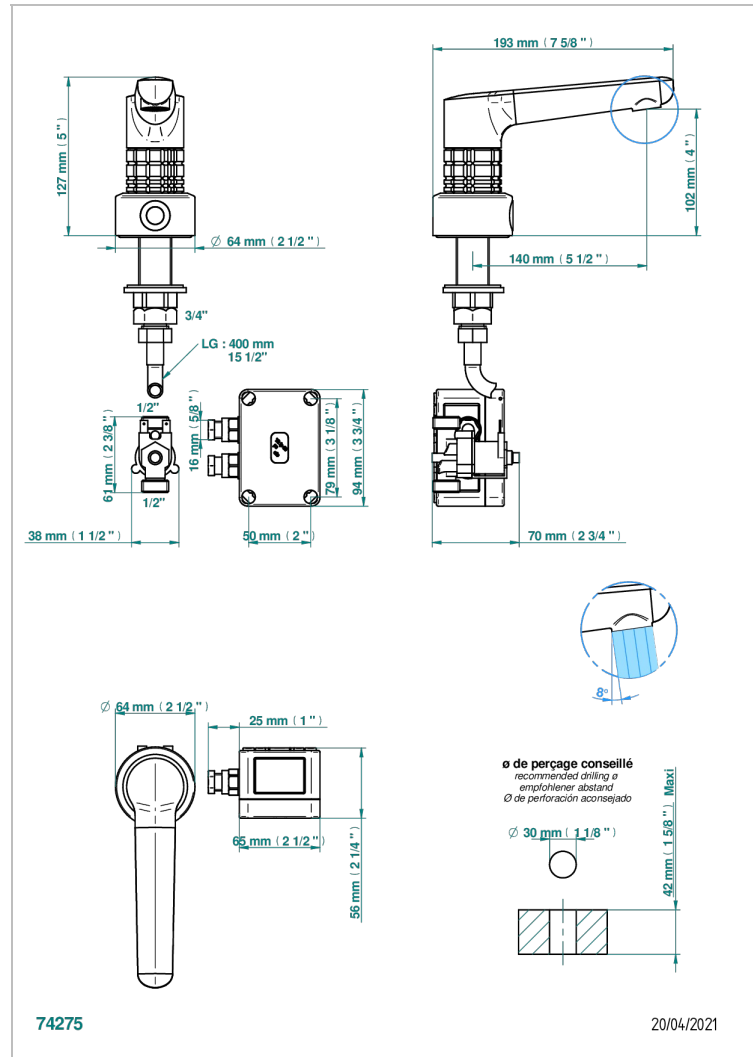

# SYSTEM SQUARED METAL

G9E-170IRS

THG<sup>®</sup>  
PARIS

Electronic tap for washbasin with infra-red presence detection, without pop-up waste - mains-powered

## ÄHNLICHE PRODUKTE

- Ref. G00-5999 Concealed wall mounted 1/2" Thermostatic mixer
- Ref. G9E-6532 Einhebelmischer zur Standmontage mit Bedienungshgriff passend zur Serie