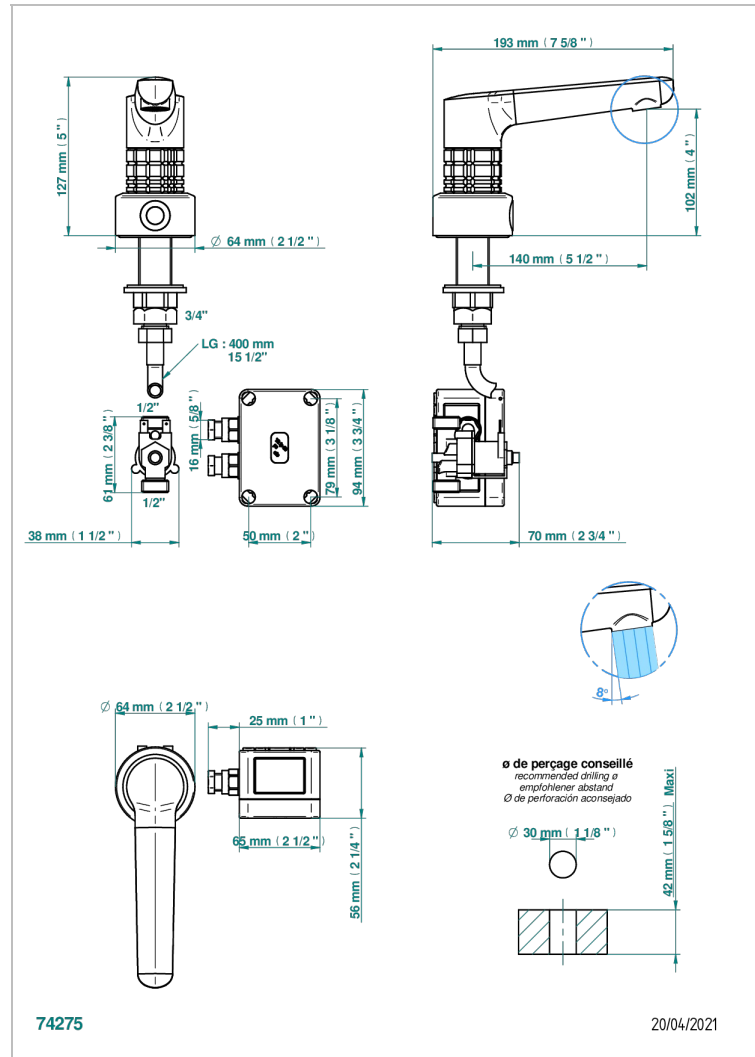

SYSTEM SQUARED METAL

G9E-170IRS

THG
PARIS

Electronic tap for washbasin with infra-red presence detection, without pop-up waste - mains-powered

特色

- ACS : 21ACCLY484

标准

相关的SKU

- Ref. G00-5999 淋浴池排水口，直径90毫米，可转向水平出水口（提供A02、B01、F01、F30型号，其他颜色请垂询我们）
- Ref. G9E-6532 Rim mounted ceramic mixer with progressive cartridge

可选饰面

Black ceram - D30
Blush PVD - H62
Graphite PVD - H64
Matt Umber PVD - H67
Matt blush PVD - H60
Matt graphite PVD - H65