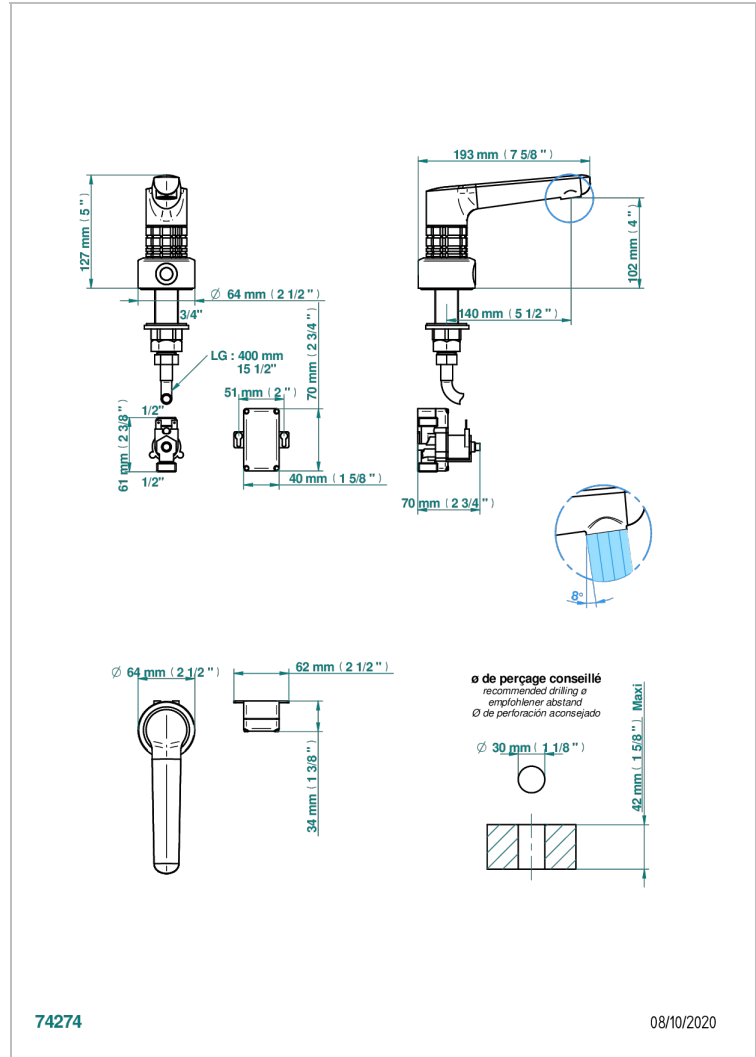

# SYSTEM SQUARED METAL

G9E-170IRB

Electronic tap for washbasin with infra-red presence detection, without pop-up waste

THG<sup>®</sup>  
PARIS

74274

08/10/2020

## CHARACTERISTIC

- ACS : 21ACCLY484