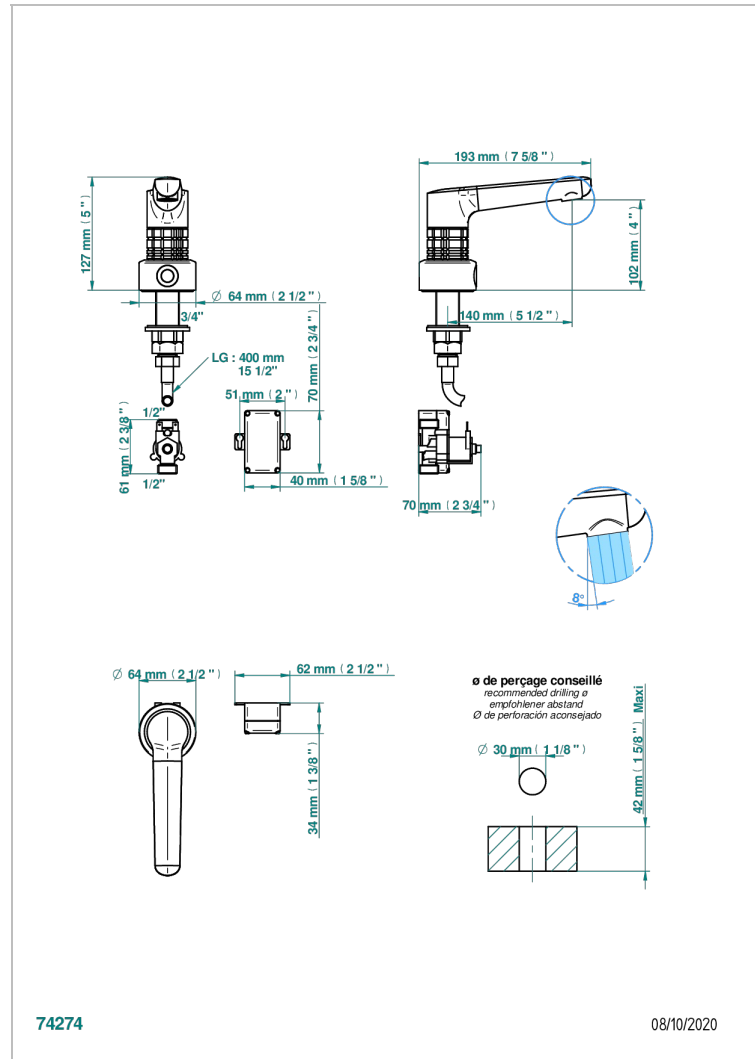

# SYSTEM SQUARED METAL

G9E-170IRB

Electronic tap for washbasin with infra-red presence detection, without pop-up waste

THG<sup>®</sup>  
PARIS

74274

08/10/2020