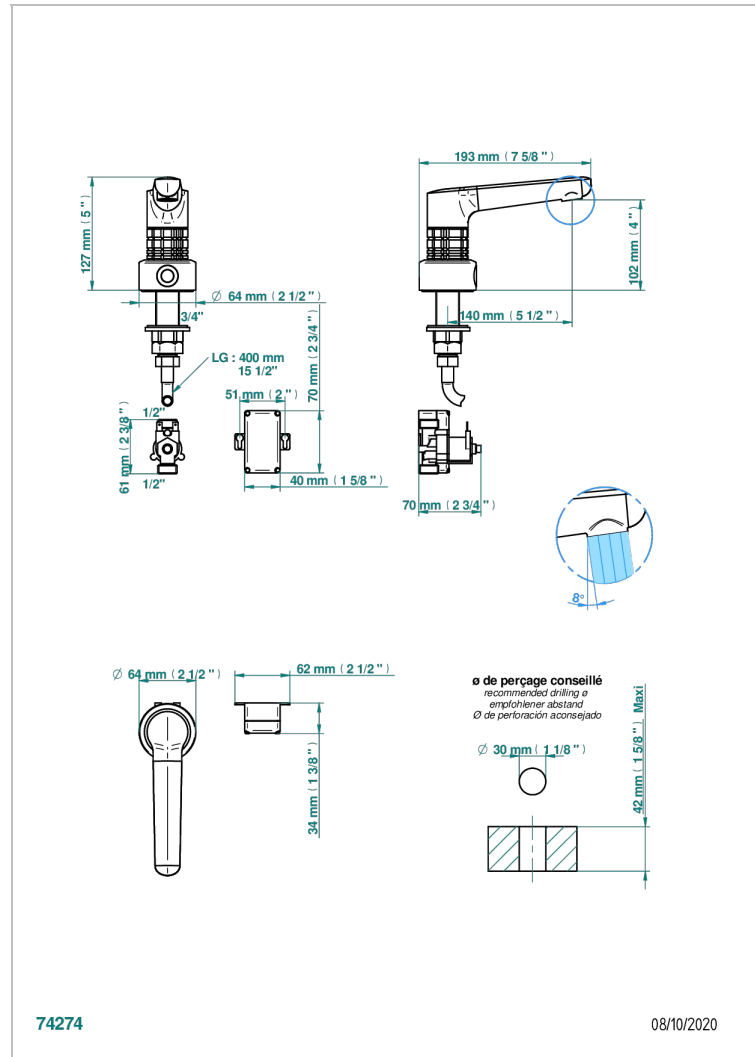

# SYSTEM SQUARED METAL

G9E-170IRB

Electronic tap for washbasin with infra-red presence detection, without pop-up waste

THG<sup>®</sup>  
PARIS

74274

08/10/2020