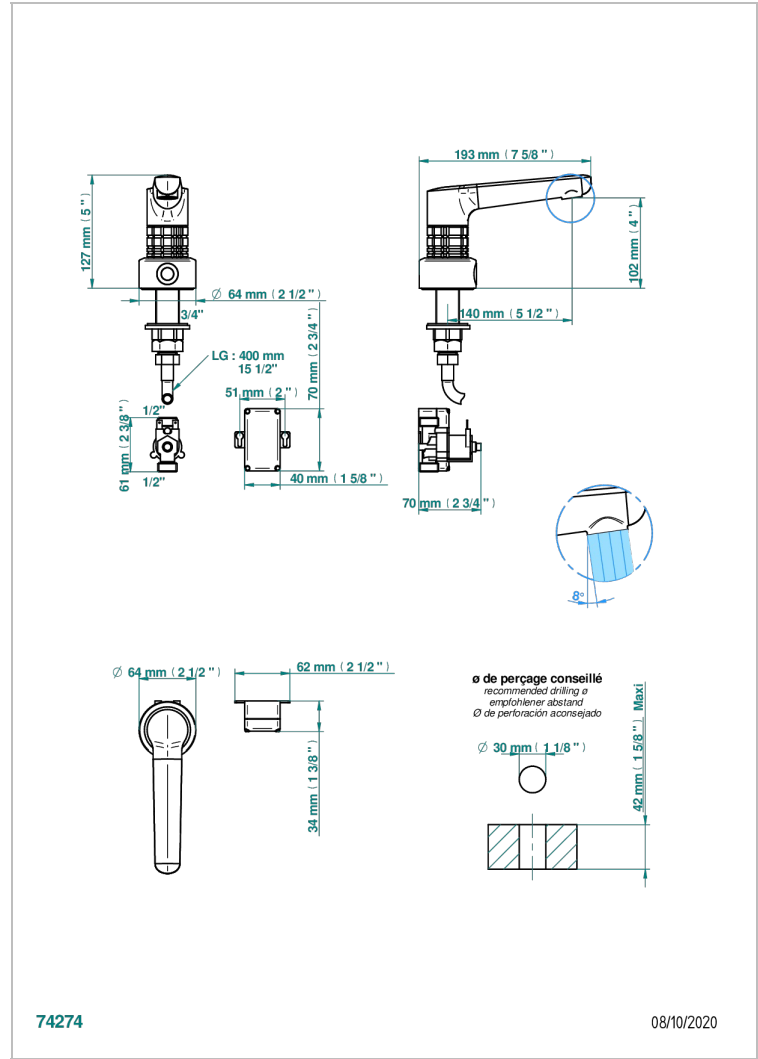

SYSTEM SQUARED METAL

G9E-170IRB

Electronic tap for washbasin with infra-red presence detection, without pop-up waste

THG[®]
PARIS

特色

- ACS : 21ACCLY484

标准

相关的SKU

- Ref. G00-5999 淋浴池排水口，直径90毫米，可转向水平出水口（提供A02、B01、F01、F30型号，其他颜色请垂询我们）
- Ref. G9E-6532 Rim mounted ceramic mixer with progressive cartridge

可选饰面

Black ceram - D30
Blush PVD - H62
Graphite PVD - H64
Matt Umber PVD - H67
Matt blush PVD - H60
Matt graphite PVD - H65