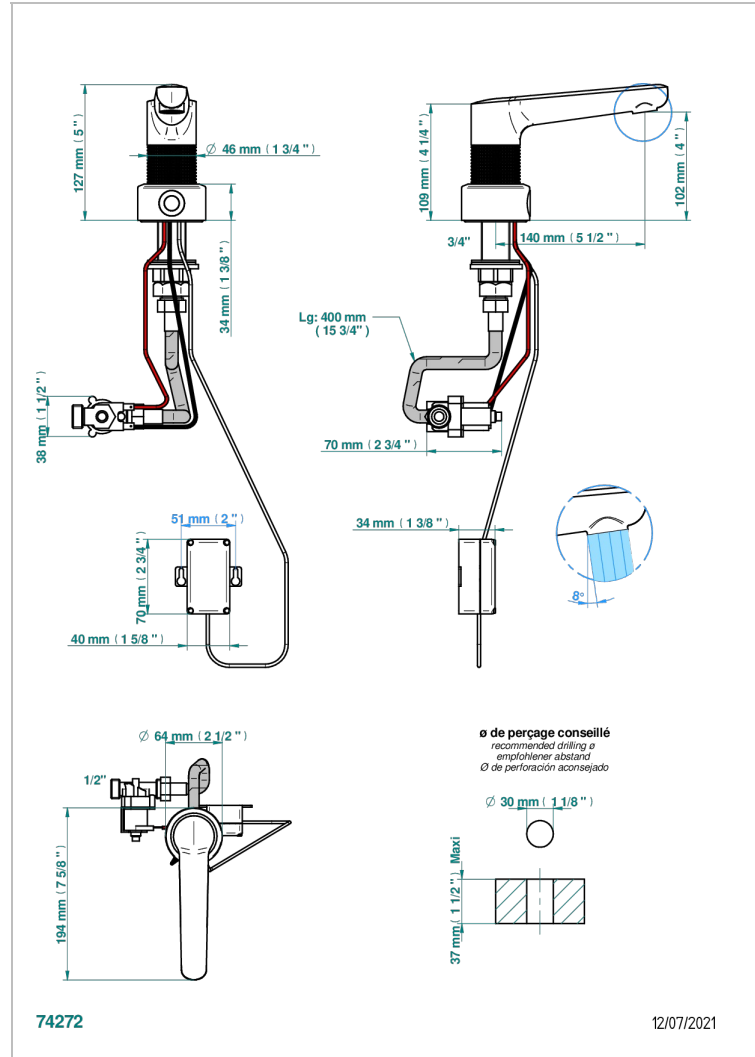

SYSTEM DIAMOND METAL

G9C-170IRB

Electronic tap for washbasin with infra-red presence detection, without pop-up waste

THG[®]
PARIS

CHARACTERISTIC

- ACS : 21ACCLY484

STANDARDS

AVAILABLE FINITIONS