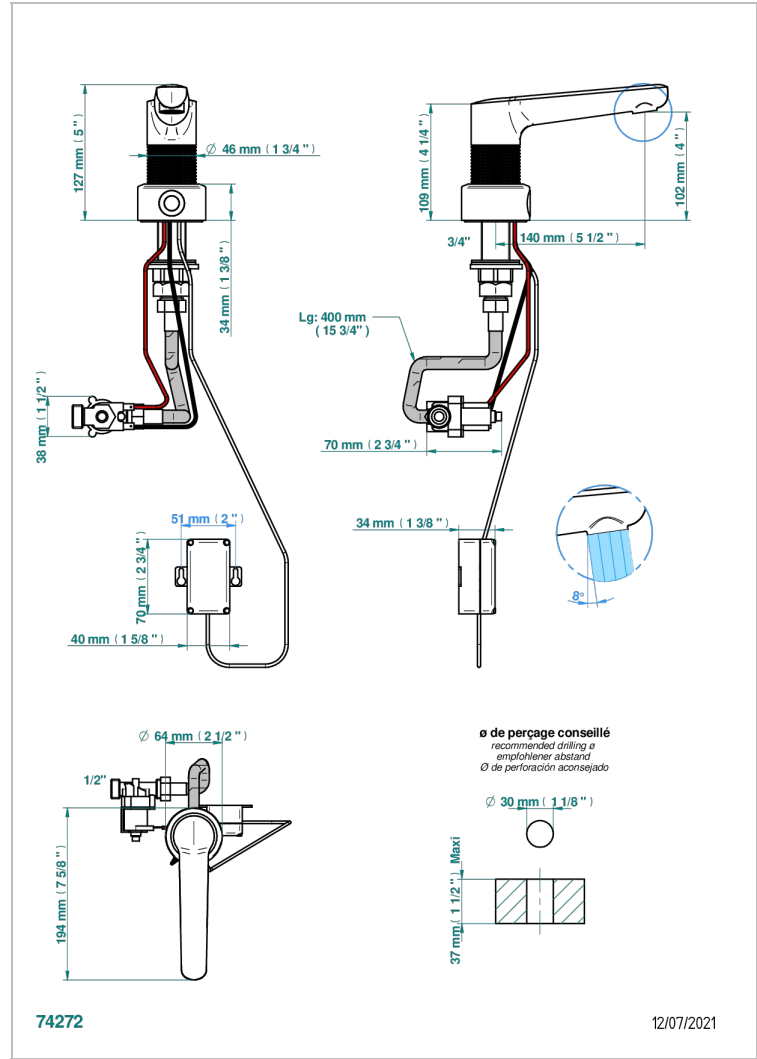

# SYSTEM DIAMOND METAL

G9C-170IRB

Electronic tap for washbasin with infra-red presence detection, without pop-up waste

THG  
PARIS

## 相关的SKU

- Ref. G00-5999 淋浴池排水口，直径90毫米，可转向水平出水口（提供A02、B01、F01、F30型号，其他颜色请垂询我们）
- Ref. G9C-6532 Rim mounted ceramic mixer with progressive cartridge