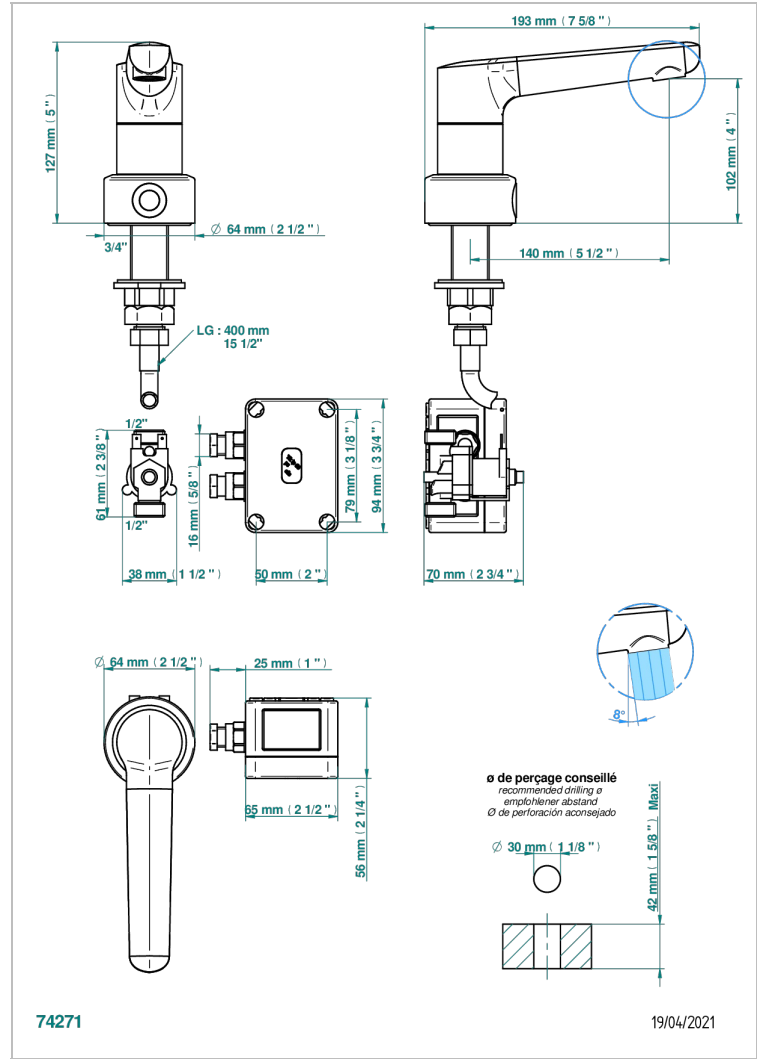

SYSTEM SMOOTH METAL

G9A-170IRS

Electronic tap for washbasin with infra-red presence detection, without pop-up waste - mains-powered

THG
PARIS

特色

- ACS : 21ACCLY484

标准

相关的SKU

- Ref. G00-5999 淋浴池排水口，直径90毫米，可转向水平出水口（提供A02、B01、F01、F30型号，其他颜色请垂询我们）
- Ref. G9A-6532 Rim mounted ceramic mixer with progressive cartridge

可选饰面

Black ceram - D30
Blush PVD - H62
Graphite PVD - H64
Matt Umber PVD - H67
Matt blush PVD - H60
Matt graphite PVD - H65

抛光镍 - B01
浅金 - F30
漆面铜 - D01

技术特征

- Recommandé : 3 bars (max. 5 bars) - Advised : 43,5 psi (max. 72 psi)
- 15 l/min à 3 bars (4 gpm at 43.5 psi)

19/04/2021