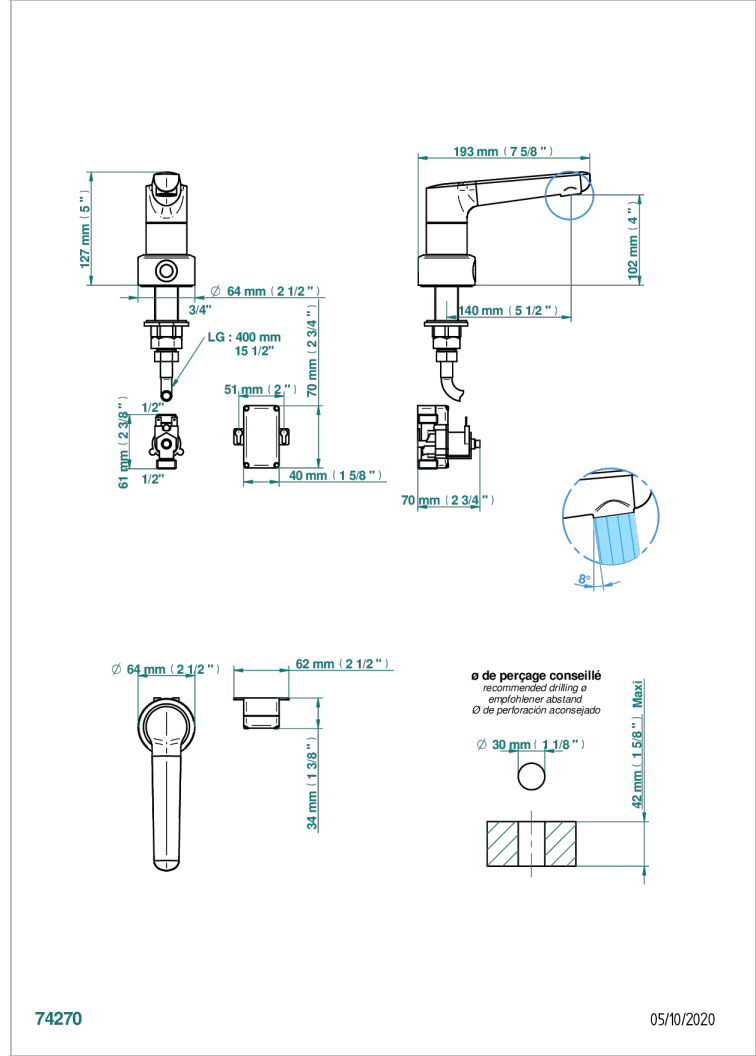

# SYSTEM SMOOTH METAL

G9A-170IRB

THG<sup>®</sup>  
PARIS

Electronic tap for washbasin with infra-red presence detection, without pop-up waste

## 相关的SKU

- Ref. G00-5999 淋浴池排水口，直径90毫米，可转向水平出水口（提供A02、B01、F01、F30型号，其他颜色请垂询我们）
- Ref. G9A-6532 Rim mounted ceramic mixer with progressive cartridge