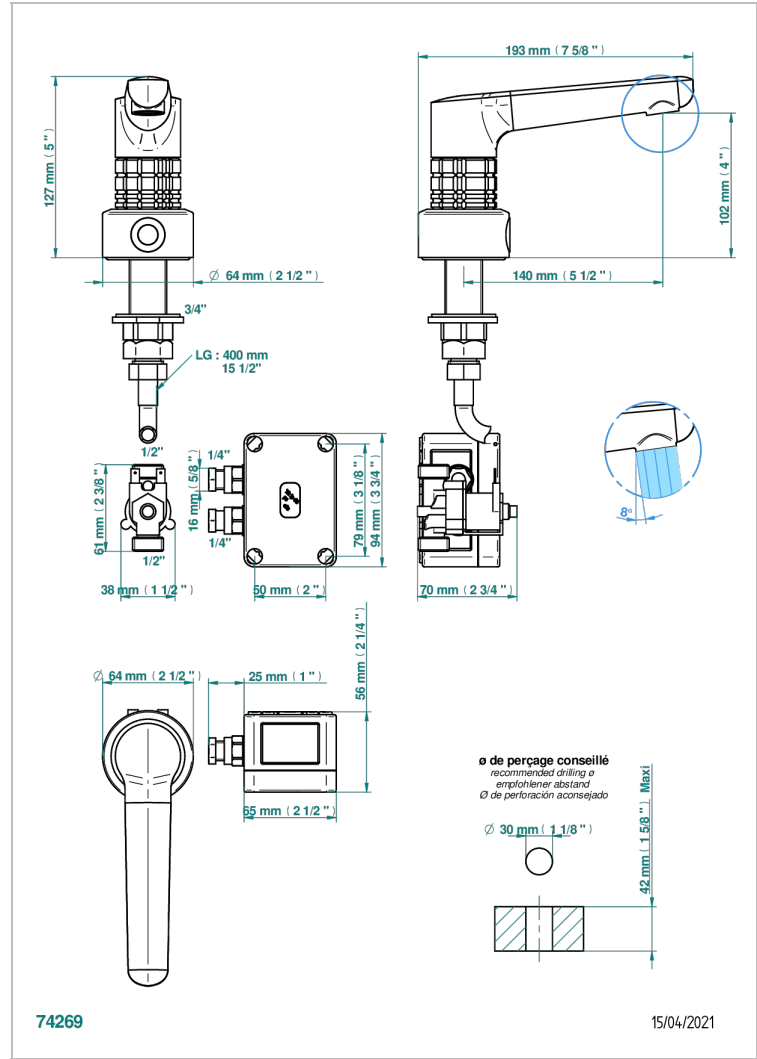

SYSTEM CRYSTAL

G9J-170IRS

THG[®]
PARIS

Electronic tap for washbasin with infra-red presence detection, without pop-up waste - mains-powered

CHARACTERISTIC

- ACS : 21ACCLY484

STANDARDS

RELATED SKU'S

- Ref. G9J-6532 Rim mounted ceramic mixer with progressive cartridge

AVAILABLE FINITIONS

Antique nickel - H28
Black ceram - D30
Blush PVD - H62
Brass color PVD - H49
Brown bronze color PVD - F33
Gold color PVD - H52

Nickel color PVD - H55
Polished chrome (color finish) - A02
Polished gold (color finish) - F01
Polished nickel - B01
Soft gold - F30
Soft matt gold - F31

Umber PVD - H66
Varnished matt antique red copper (color finish) - H07