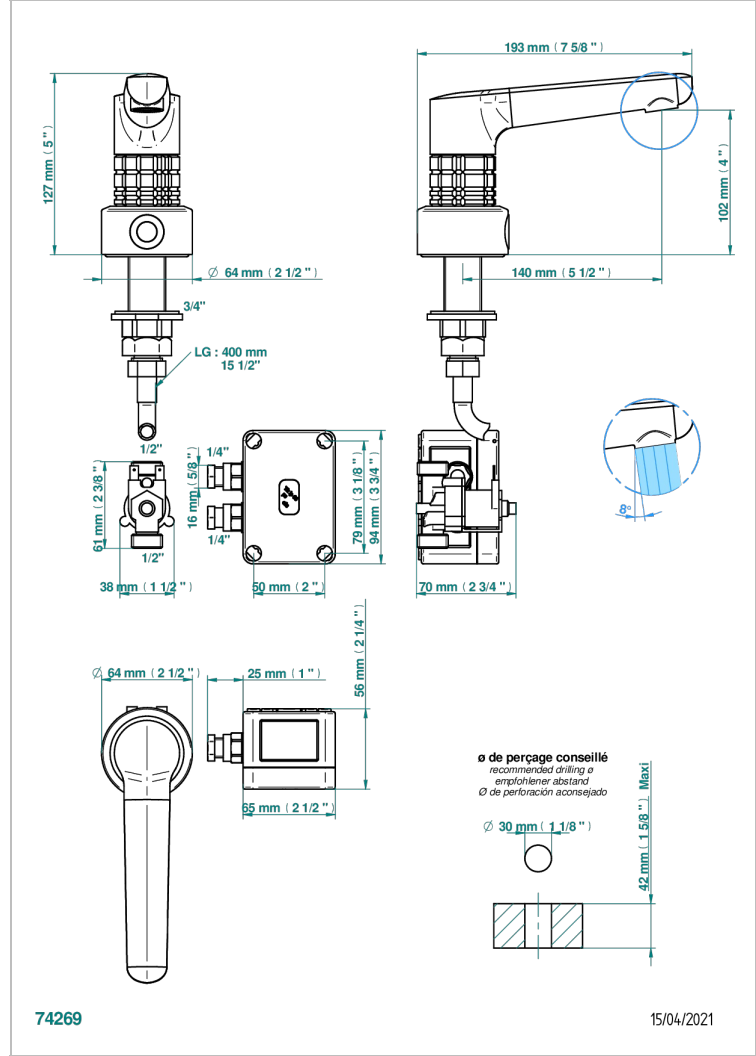

# SYSTEM CRYSTAL

G9J-170IRS

THG  
PARIS

Electronic tap for washbasin with infra-red presence detection, without pop-up waste - mains-powered

## ÄHNLICHE PRODUKTE

- Ref. G00-5999 Concealed wall mounted 1/2" Thermostatic mixer
- Ref. G9J-6532 Einhebelmischer zur Standmontage mit Bedienungsgriff passend zur Serie