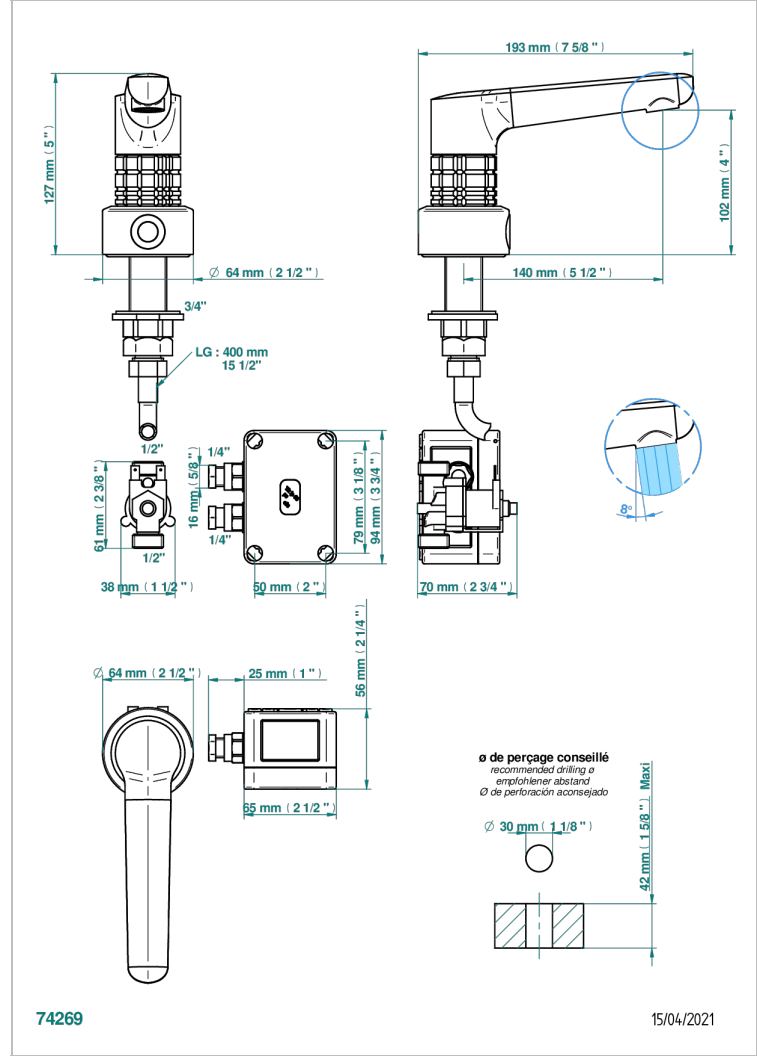

SYSTEM CRYSTAL

G9J-170IRS

THG[®]
PARIS

Electronic tap for washbasin with infra-red presence detection, without pop-up waste - mains-powered

CHARACTERISTIC

- ACS : 21ACCLY484

STANDARDS

RELATED SKU'S

- Ref. G00-5999 Concealed wall mounted 1/2" Thermostatic mixer
- Ref. G9J-6532 Rim mounted ceramic mixer with progressive cartridge

AVAILABLE FINITIONS

Antique nickel - H28
Black ceram - D30
Blush PVD - H62
Brass color PVD - H49
Brown bronze color PVD - F33
Gold color PVD - H52

Nickel color PVD - H55
Polished chrome (color finish) - A02
Polished gold (color finish) - F01
Polished nickel - B01
Soft gold - F30
Soft matt gold - F31

Umber PVD - H66
Varnished matt antique red copper (color finish) - H07