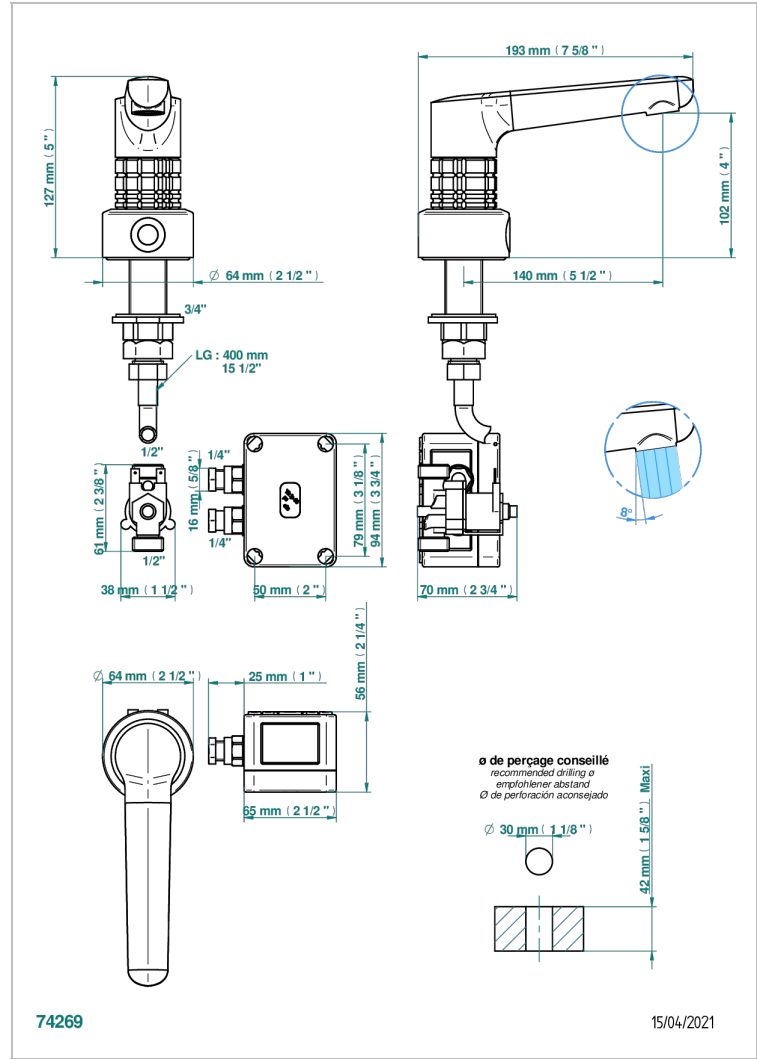

# SYSTEM CRYSTAL

G9J-170IRS

THG<sup>®</sup>  
PARIS

Electronic tap for washbasin with infra-red presence detection, without pop-up waste - mains-powered

74269

15/04/2021

## ÄHNLICHE PRODUKTE

- Ref. G00-5999 Concealed wall mounted 1/2" Thermostatic mixer
- Ref. G9J-6532 Einhebelmischer zur Standmontage mit Bedienungsgriff passend zur Serie