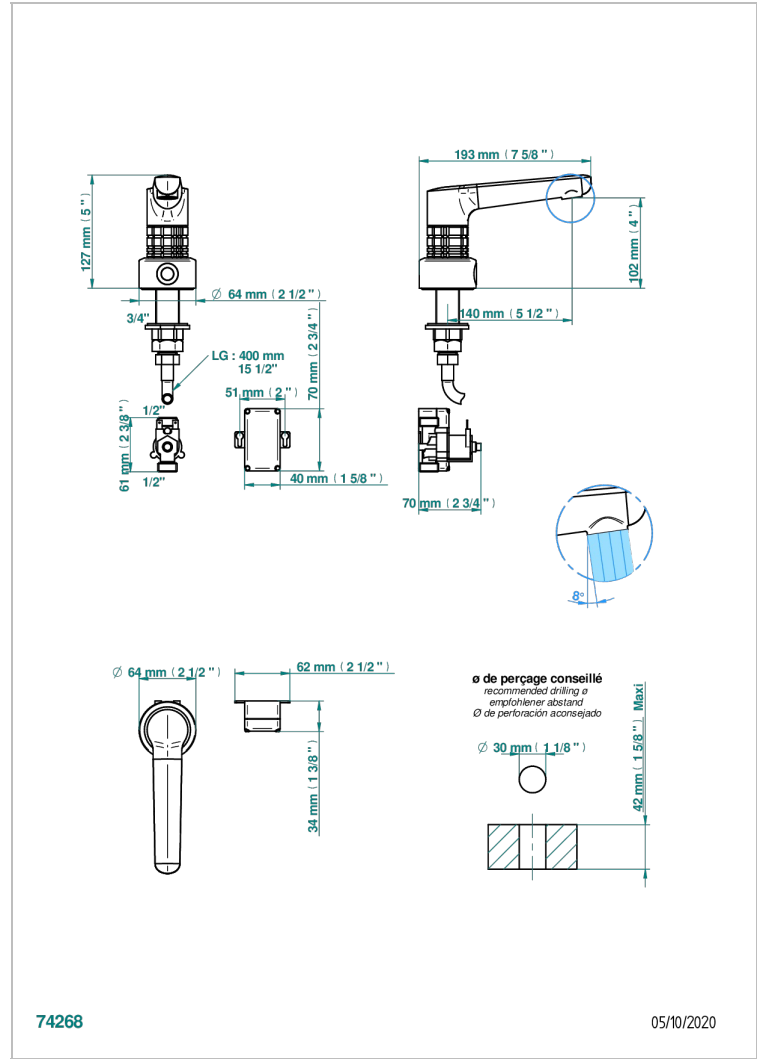

# SYSTEM CRYSTAL

G9J-170IRB

Electronic tap for washbasin with infra-red presence detection, without pop-up waste

THG<sup>®</sup>  
PARIS

74268

05/10/2020

## CHARACTERISTIC

- ACS : 21ACCLY484