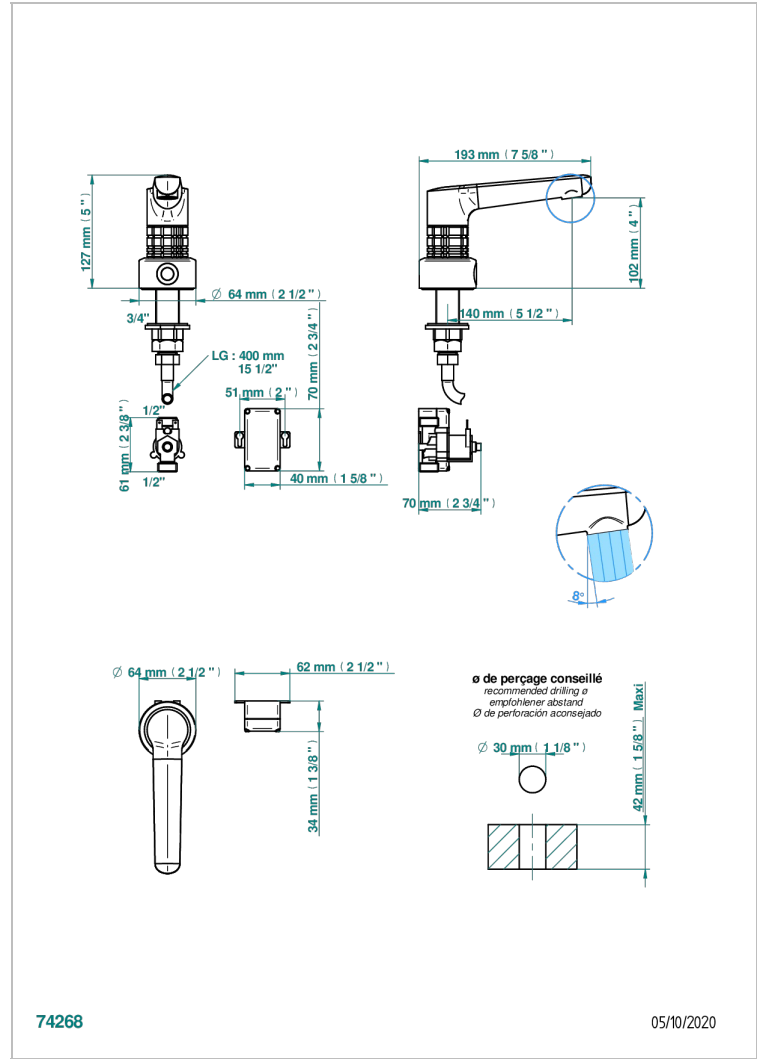

# SYSTEM CRYSTAL

G9J-170IRB

Electronic tap for washbasin with infra-red presence detection, without pop-up waste

## CHARACTERISTIC

- ACS : 21ACCLY484