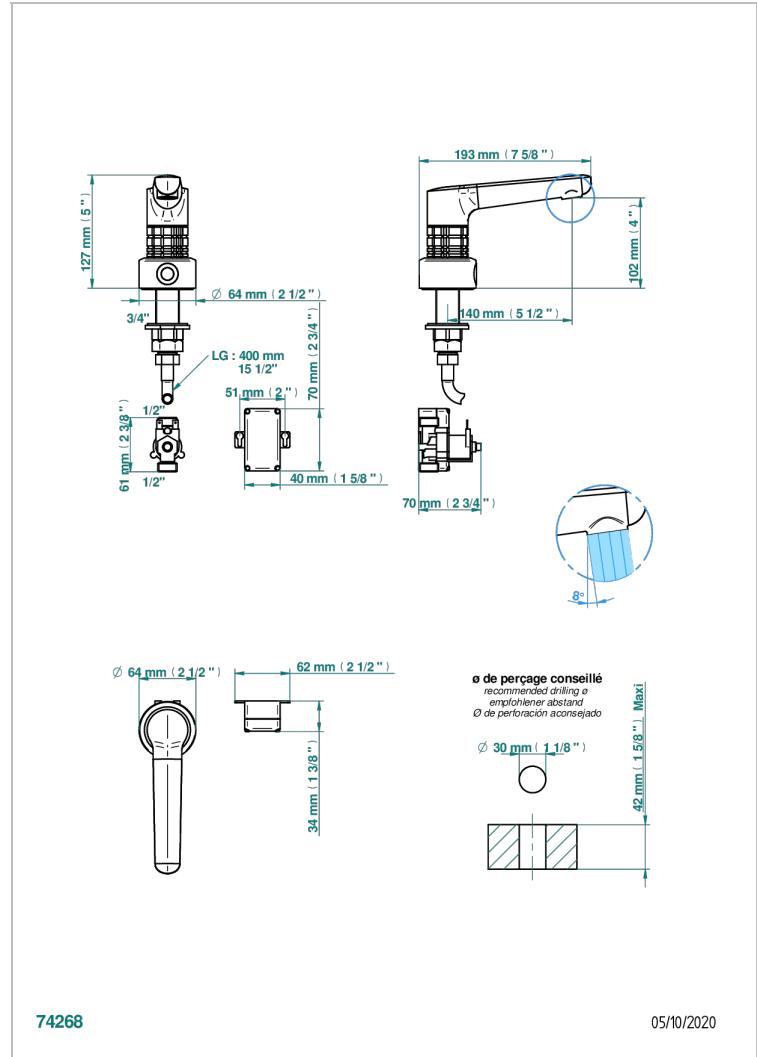

# SYSTEM CRYSTAL

G9J-170IRB

Electronic tap for washbasin with infra-red presence detection, without pop-up waste

THG<sup>®</sup>  
PARIS

## CARACTERÍSTICAS

- ACS : 21ACCLY484