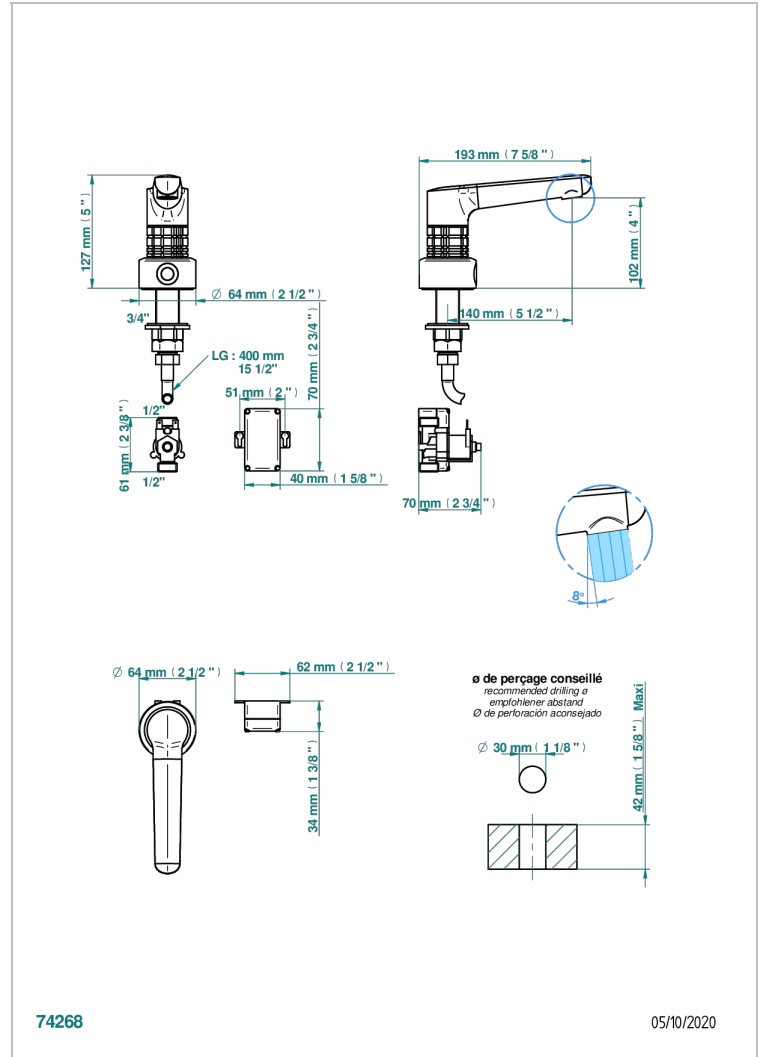

# SYSTEM CRYSTAL

G9J-170IRB

Electronic tap for washbasin with infra-red presence detection, without pop-up waste

THG<sup>®</sup>  
PARIS