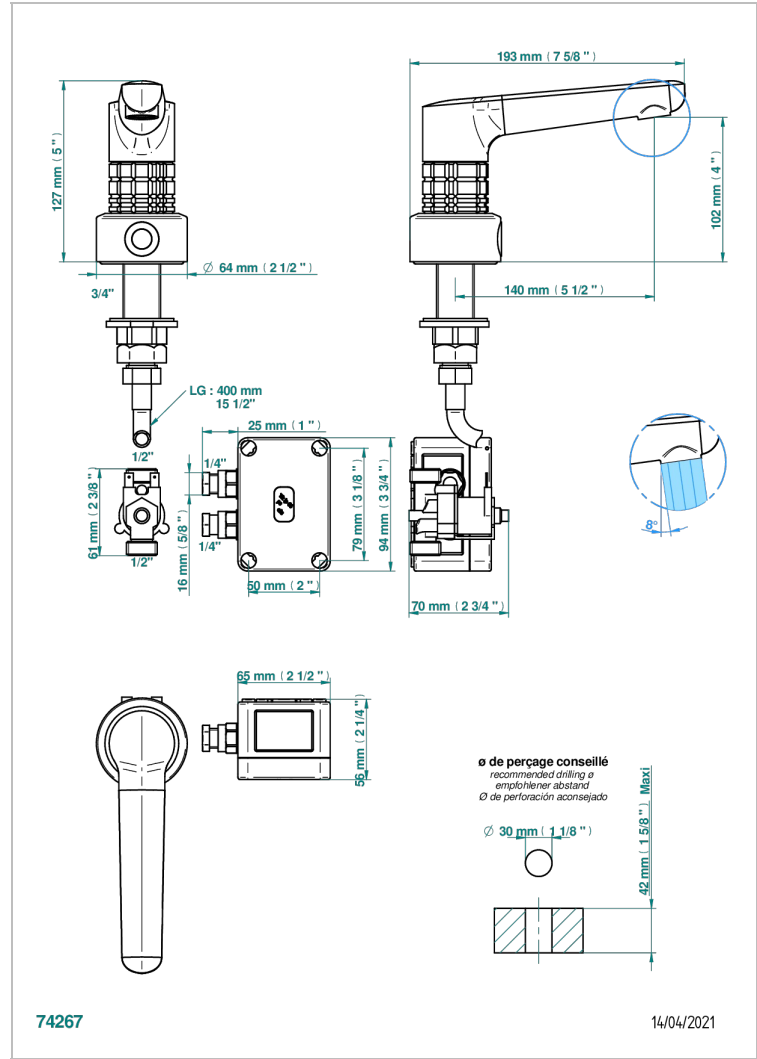

SYSTEM HOWLITE

G9G-170IRS

THG
PARIS

Electronic tap for washbasin with infra-red presence detection, without pop-up waste - mains-powered

特色

- ACS : 21ACCLY484

标准

相关的SKU

- Ref. G00-5999 淋浴池排水口，直径90毫米，可转向水平出水口（提供A02、B01、F01、F30型号，其他颜色请垂询我们）
- Ref. G9G-6532 Rim mounted ceramic mixer with progressive cartridge

可选饰面

Black ceram - D30
Blush PVD - H62
Graphite PVD - H64
Matt Umber PVD - H67
Matt blush PVD - H60
Matt graphite PVD - H65