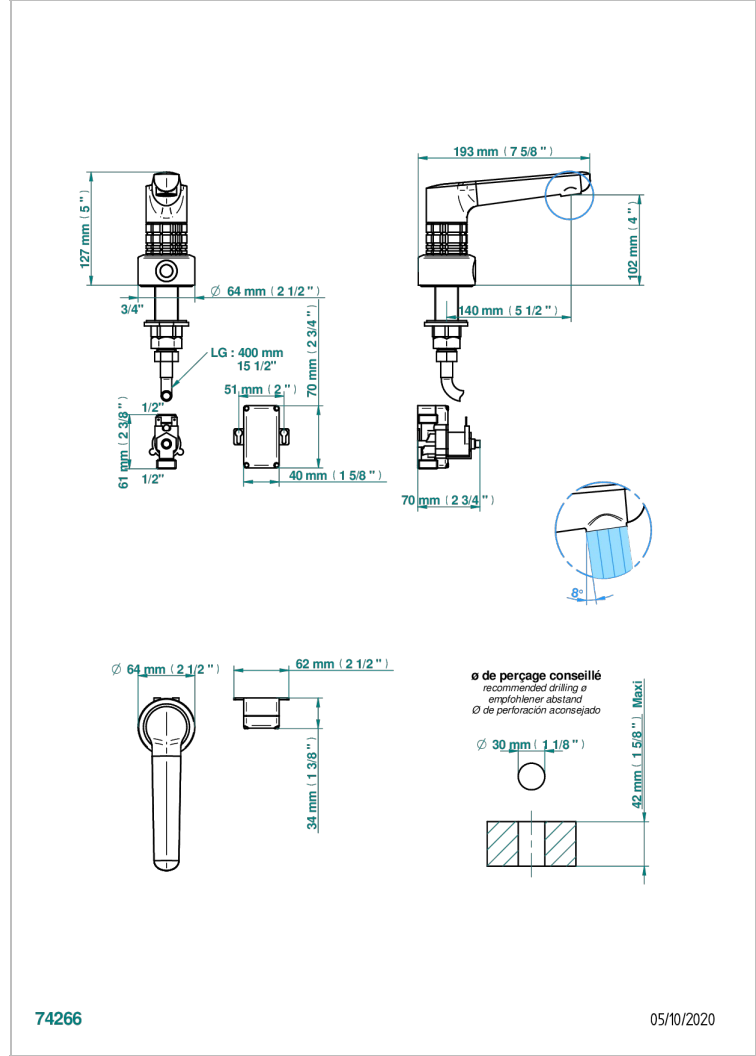

SYSTEM HOWLITE

G9G-170IRB

Electronic tap for washbasin with infra-red presence detection, without pop-up waste

THG[®]
PARIS

特色

- ACS : 21ACCLY484

标准

相关的SKU

- Ref. G00-5999 淋浴池排水口，直径90毫米，可转向水平出水口（提供A02、B01、F01、F30型号，其他颜色请垂询我们）
- Ref. G9G-6532 Rim mounted ceramic mixer with progressive cartridge

可选饰面

Black ceram - D30
Blush PVD - H62
Graphite PVD - H64
Matt Umber PVD - H67
Matt blush PVD - H60
Matt graphite PVD - H65