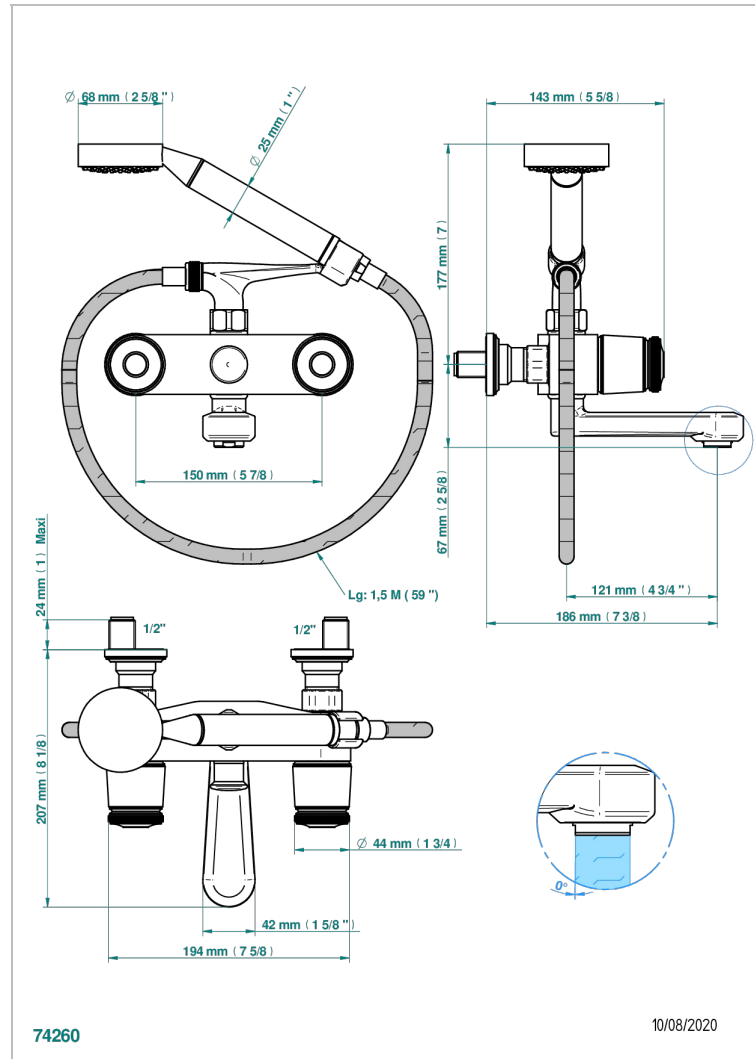

CORVAIR FIOR DI BOSCO

U8K-13B

Wall mounted 2-hole bath/shower mixer, shower and hose

THG[®]
PARIS

CHARACTERISTIC

- ACS : 21ACCLY033

TECHNICAL SPECS

- Recommandé : 3 bars (max. 5 bars) - Advised : 43,5 psi (max. 72 psi)
- Bec : 35 l/min à 3 bars - Douchette : 9,5 l/min à 3 bars
- Spout : 9.26 gpm at 43.5 psi - Handshower : 2.5 gpm at 43.5 psi

STANDARDS

AVAILABLE FINITIONS

Black ceram - D30
Blush PVD - H62
Brass color PVD - H49
Brown bronze color PVD - F33
Gold color PVD - H52
Graphite PVD - H64

Lacquered light bronze - D01
Matt Umber PVD - H67
Matt blush PVD - H60
Matt brass color PVD - H50
Matt brown bronze color PVD - F34
Matt chrome - C02