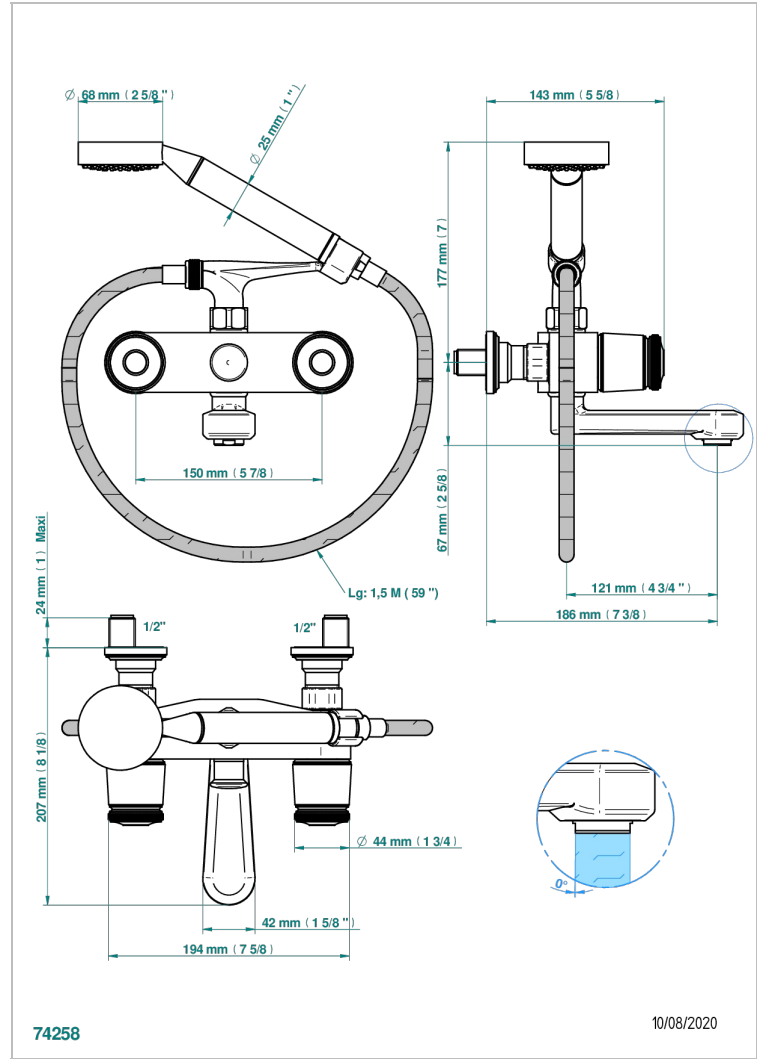

CORVAIR HOWLITE

U8F-13B

Wall mounted 2-hole bath/shower mixer, shower and hose

CHARACTERISTIC

- ACS : 21ACCLY033

TECHNICAL SPECS

- Recommandé : 3 bars (max. 5 bars) - Advised : 43,5 psi (max. 72 psi)
- Bec : 35 l/min à 3 bars - Douchette : 9,5 l/min à 3 bars
- Spout : 9.26 gpm at 43.5 psi - Handshower : 2.5 gpm at 43.5 psi

STANDARDS

AVAILABLE FINITIONS

Black ceram - D30
Blush PVD - H62
Brass color PVD - H49
Brown bronze color PVD - F33
Gold color PVD - H52
Graphite PVD - H64

Lacquered light bronze - D01
Matt Umber PVD - H67
Matt blush PVD - H60
Matt brass color PVD - H50
Matt brown bronze color PVD - F34
Matt chrome - C02