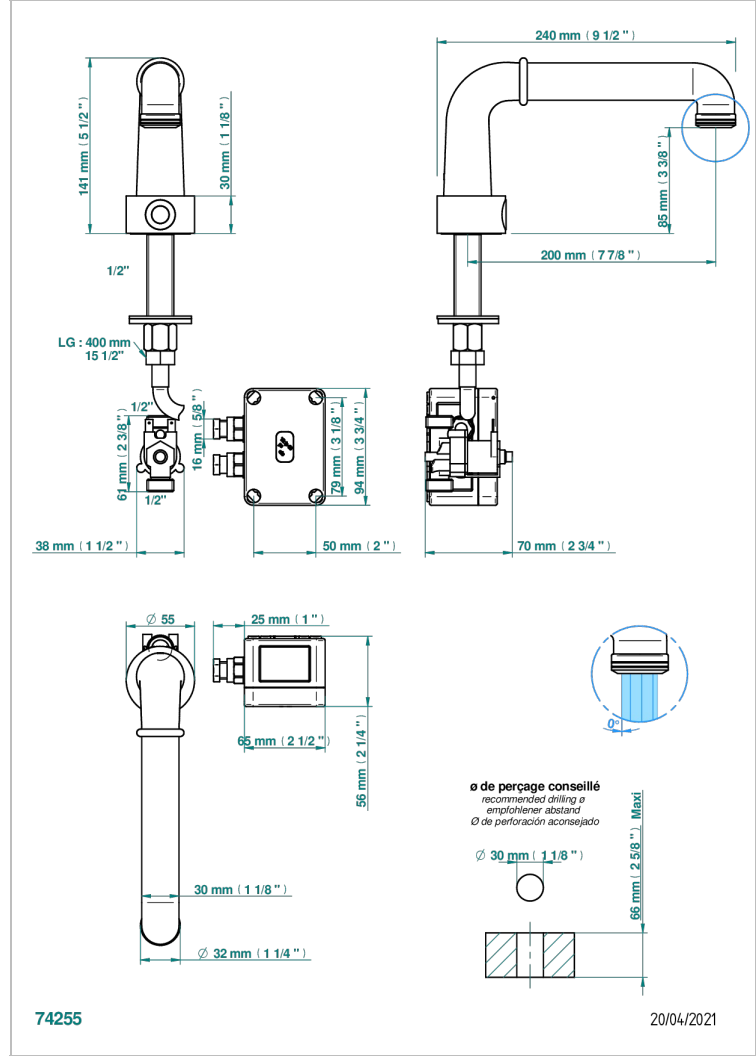

BEAUBOURG WITH LEVER

G7B-170IRS

THG
PARIS

Electronic tap for washbasin with infra-red presence detection, without pop-up waste - mains-powered

CHARACTERISTIC

- ACS : 21ACCLY484

STANDARDS

AVAILABLE FINITIONS