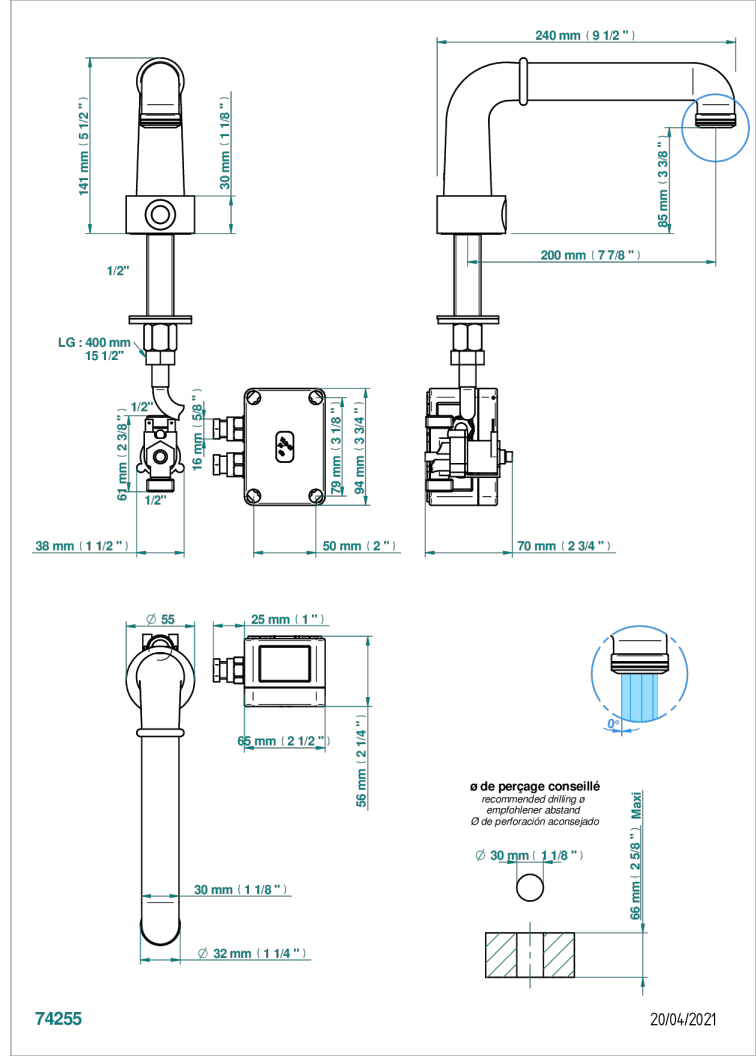

# BEAUBOURG WITH LEVER

G7B-170IRS

THG  
PARIS

Electronic tap for washbasin with infra-red presence detection, without pop-up waste - mains-powered

## CHARACTERISTIC

- ACS : 21ACCLY484