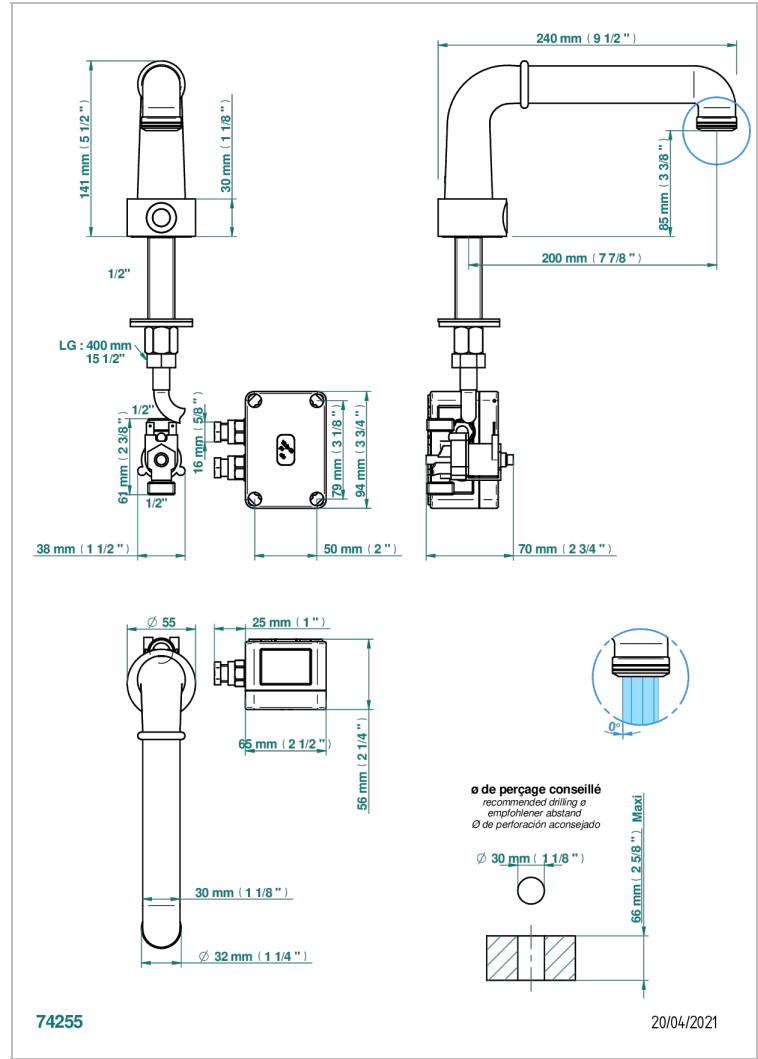

# BEAUBOURG CON MANETAS

G7B-170IRS

THG<sup>®</sup>  
PARIS

Electronic tap for washbasin with infra-red presence detection, without pop-up waste - mains-powered

## CARACTERÍSTICAS

- ACS : 21ACCLY484