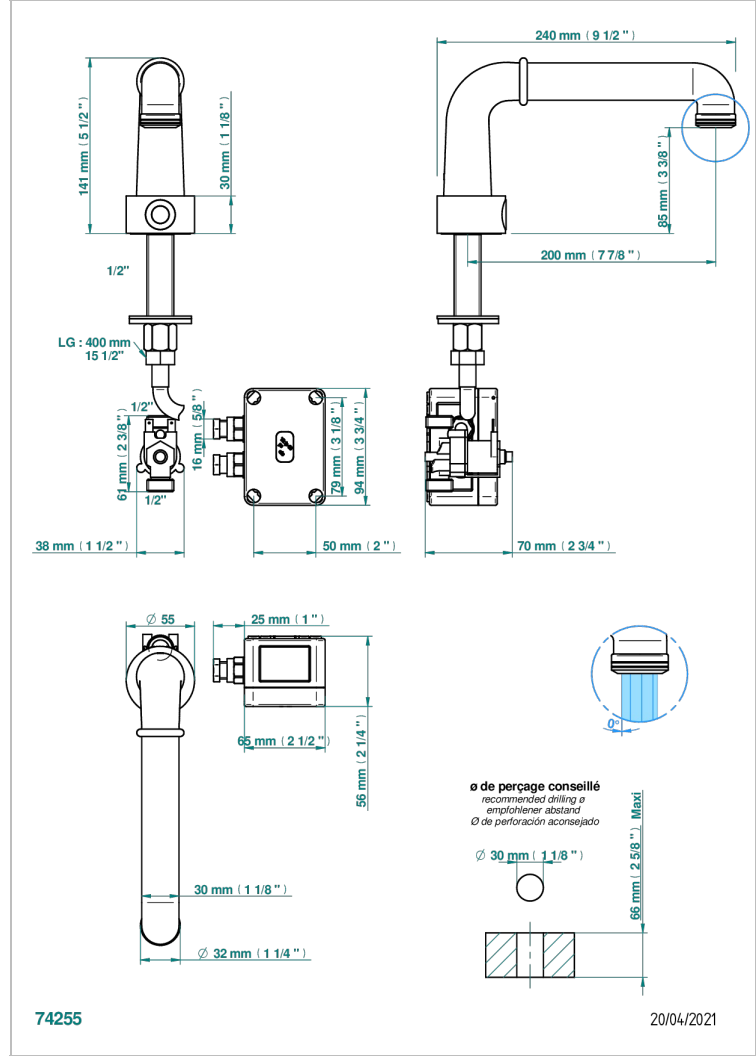

BEAUBOURG WITH LEVER

G7B-170IRS

THG
PARIS

Electronic tap for washbasin with infra-red presence detection, without pop-up waste - mains-powered

CHARACTERISTIC

- ACS : 21ACCLY484

STANDARDS

RELATED SKU'S

- Ref. G00-5999 Concealed wall mounted 1/2" Thermostatic mixer
- Ref. G7B-6532 Rim mounted ceramic mixer with progressive cartridge

AVAILABLE FINITIONS

Antique nickel - H28
Black ceram - D30
Blush PVD - H62
Brass color PVD - H49
Brown bronze color PVD - F33
Gold color PVD - H52