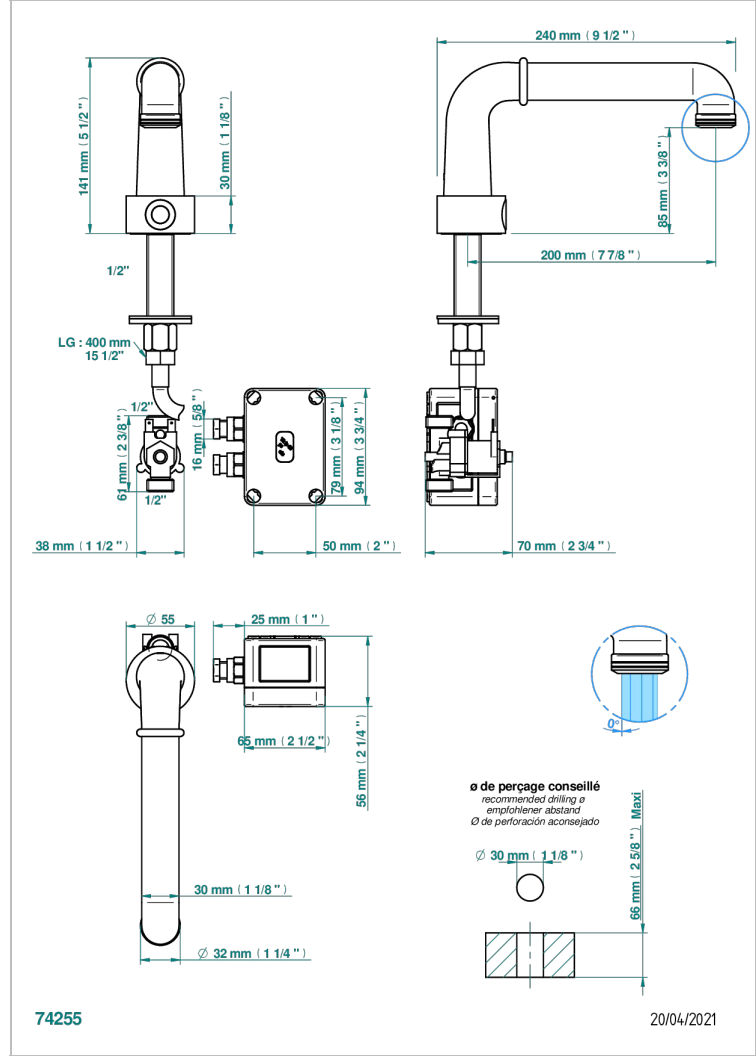

TEUBOURG WITH LEVER

G7B-170IRS

THG
PARIS

Electronic tap for washbasin with infra-red presence detection, without pop-up waste - mains-powered

特色

- ACS : 21ACCLY484

标准

相关的SKU

- Ref. G00-5999 淋浴池排水口，直径90毫米，可转向水平出水口（提供A02、B01、F01、F30型号，其他颜色请垂询我们）
- Ref. G7B-6532 Rim mounted ceramic mixer with progressive cartridge

可选饰面

Black ceram - D30
Blush PVD - H62
Graphite PVD - H64
Matt Umber PVD - H67
Matt blush PVD - H60
Matt graphite PVD - H65