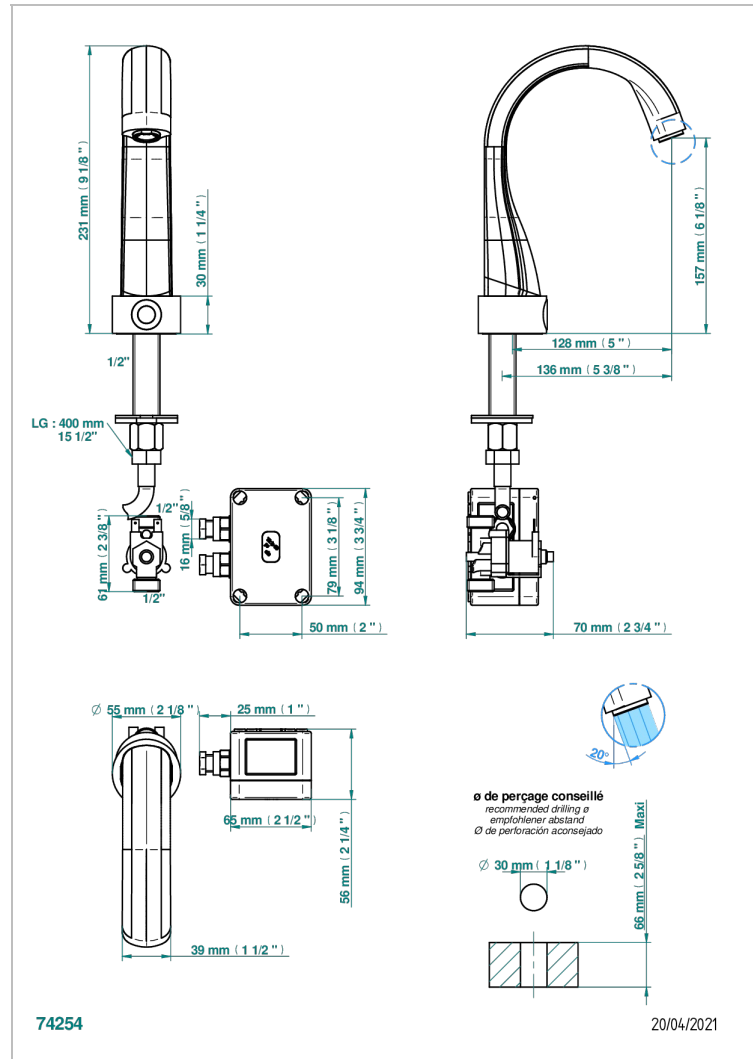

# DIPLOMATE SMOOTH RINGS

U4A-170IRS

THG<sup>®</sup>  
PARIS

Electronic tap for washbasin with infra-red presence detection, without pop-up waste - mains-powered

## CHARACTERISTIC

- ACS : 21ACCLY484