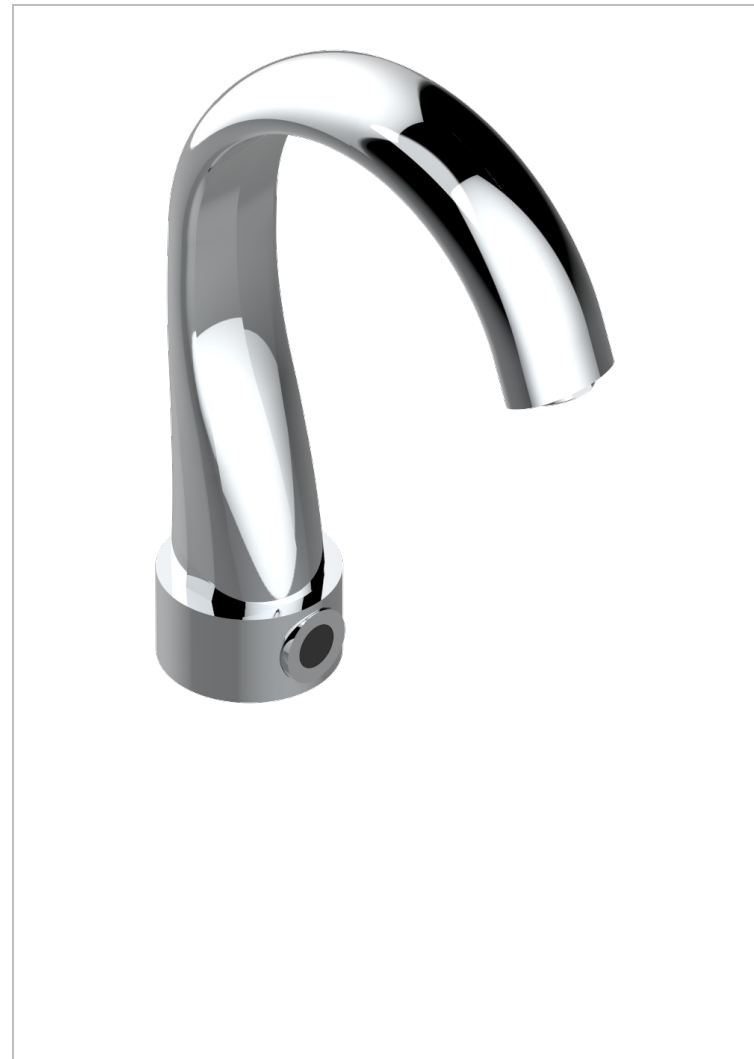

# DIPLOMATE SMOOTH RINGS

U4A-170IRS

THG<sup>®</sup>  
PARIS

Electronic tap for washbasin with infra-red presence detection, without pop-up waste - mains-powered

## CHARACTERISTIC

- ACS : 21ACCLY484

## AVAILABLE FINITIONS

Antique nickel - H28  
Black ceram - D30  
Blush PVD - H62  
Brass color PVD - H49  
Brown bronze color PVD - F33  
Gold color PVD - H52

Graphite PVD - H64  
Lacquered light bronze - D01  
Matt Umber PVD - H67  
Matt blush PVD - H60  
Matt brass color PVD - H50  
Matt brown bronze color PVD - F34