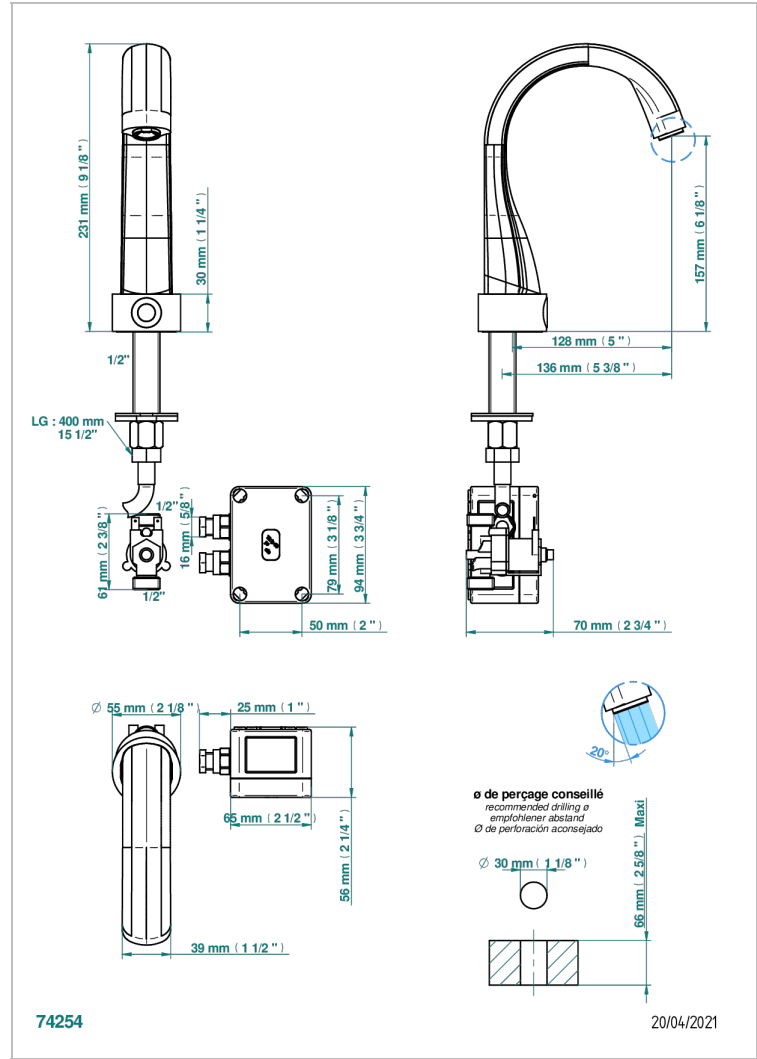

# DIPLOMATE SMOOTH RINGS

U4A-170IRS

THG<sup>®</sup>  
PARIS

Electronic tap for washbasin with infra-red presence detection, without pop-up waste - mains-powered

## CHARACTERISTIC

- ACS : 21ACCLY484