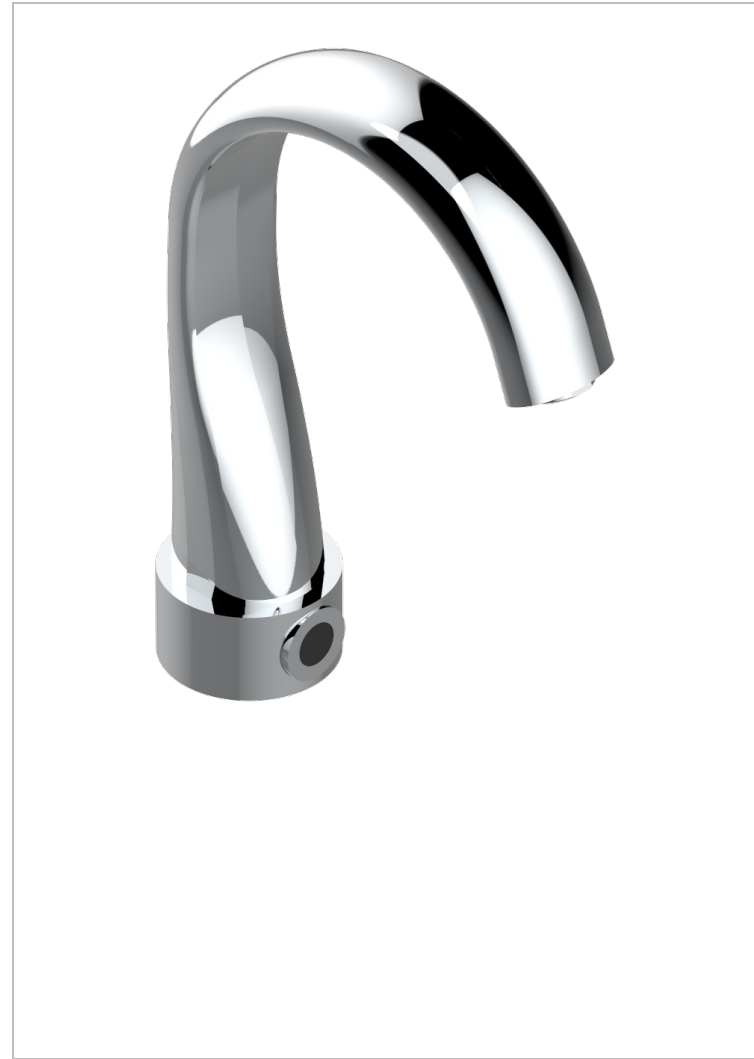

# DIPLOMATE SMOOTH RINGS

U4A-170IRS

THG<sup>®</sup>  
PARIS

Electronic tap for washbasin with infra-red presence detection, without pop-up waste - mains-powered

## CHARACTERISTIC

- ACS : 21ACCLY484

## RELATED SKU'S

- Ref. G00-5999 Concealed wall mounted 1/2" Thermostatic mixer
- Ref. U4A-6532 Rim mounted ceramic mixer with progressive cartridge

## AVAILABLE FINITIONS

Antique nickel - H28  
Black ceram - D30  
Blush PVD - H62  
Brass color PVD - H49  
Brown bronze color PVD - F33  
Gold color PVD - H52

Graphite PVD - H64  
Lacquered light bronze - D01  
Matt Umber PVD - H67  
Matt blush PVD - H60  
Matt brass color PVD - H50  
Matt brown bronze color PVD - F34