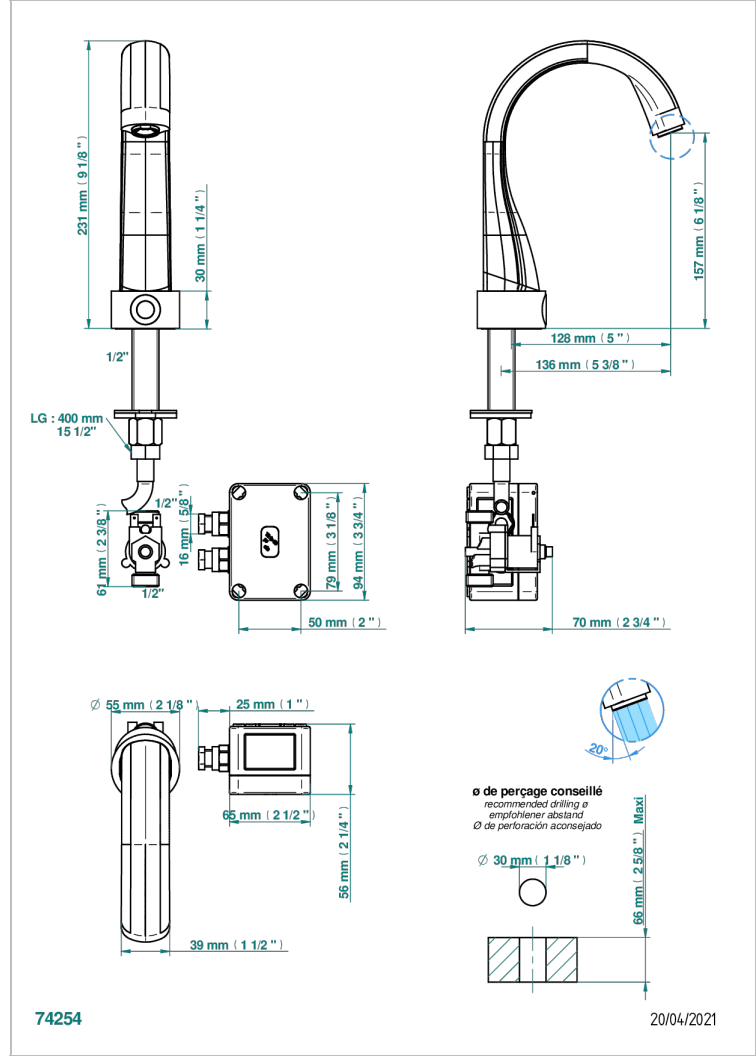

DIPLOMATE SMOOTH RINGS

U4A-170IRS

THG
PARIS

Electronic tap for washbasin with infra-red presence detection, without pop-up waste - mains-powered

特色

- ACS : 21ACCLY484

标准

相关的SKU

- Ref. G00-5999 淋浴池排水口，直径90毫米，可转向水平出水口（提供A02、B01、F01、F30型号，其他颜色请垂询我们）
- Ref. U4A-6532 Rim mounted ceramic mixer with progressive cartridge

可选饰面

Black ceram - D30
Blush PVD - H62
Graphite PVD - H64
Matt Umber PVD - H67
Matt blush PVD - H60
Matt graphite PVD - H65