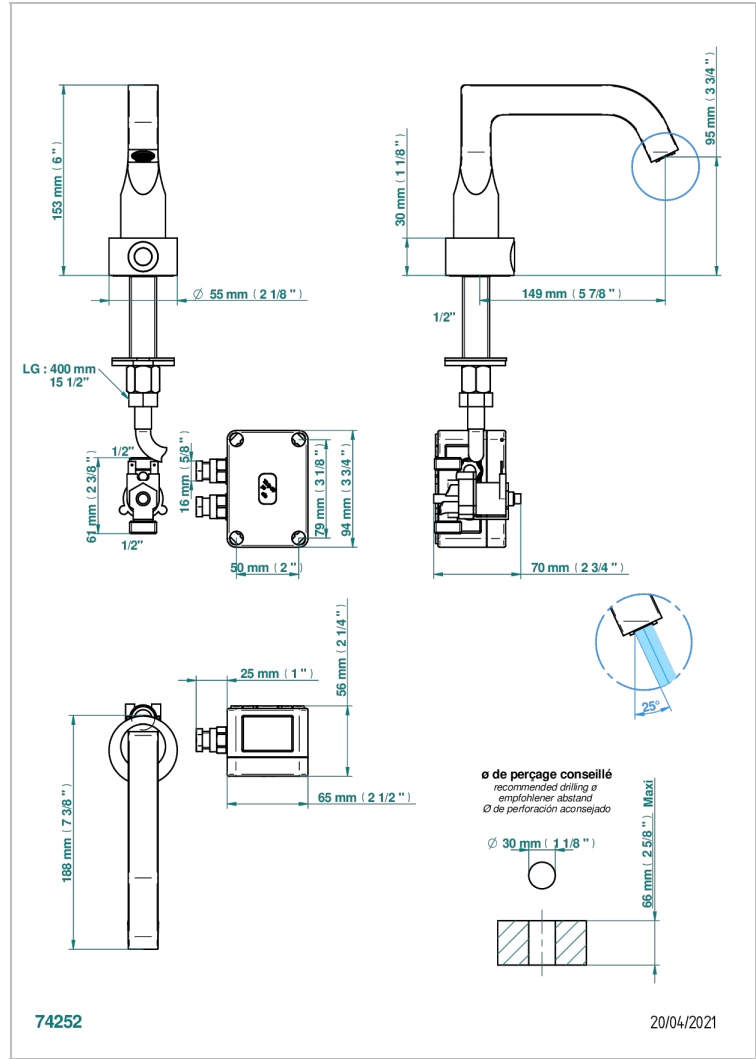

Electronic tap for washbasin with infra-red presence detection, without pop-up waste - mains-powered

CHARACTERISTIC

- ACS : 21ACCLY484

STANDARDS

RELATED SKU'S

- Ref. G00-5999 Concealed wall mounted 1/2" Thermostatic mixer
- Ref. G1T-6532 Rim mounted ceramic mixer with progressive cartridge