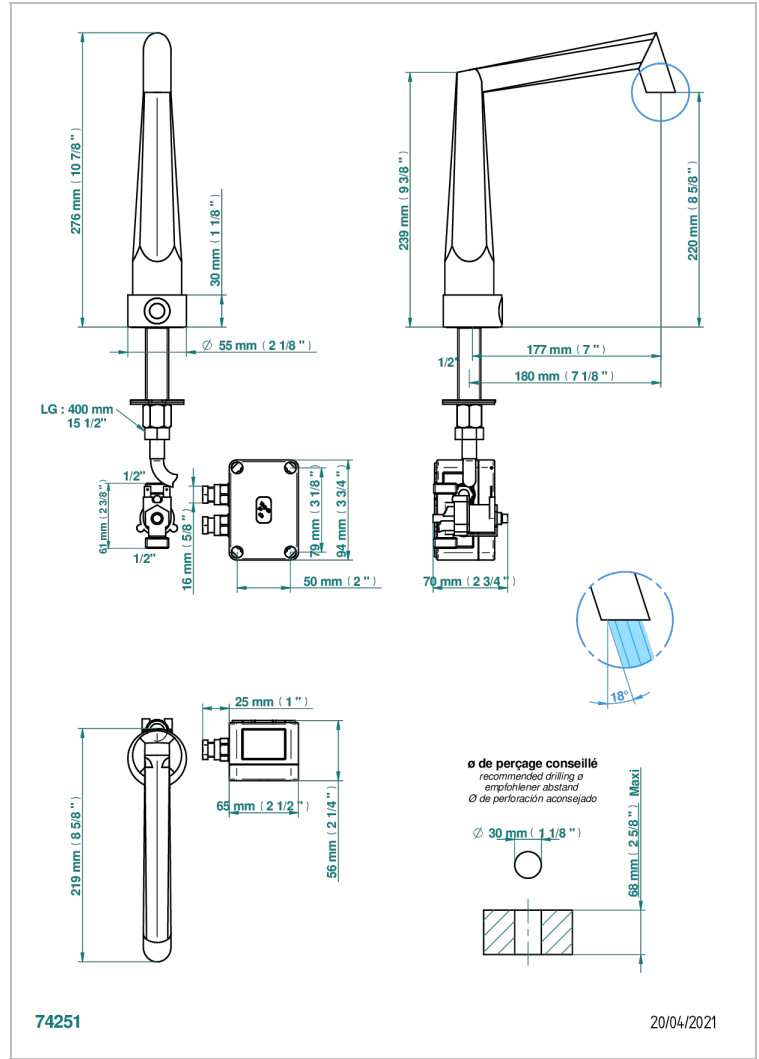

METAMORPHOSE

G6A-170IRS

THG
PARIS

Electronic tap for washbasin with infra-red presence detection, without pop-up waste - mains-powered

特色

- ACS : 21ACCLY484

标准

相关的SKU

- Ref. G00-5999 淋浴池排水口，直径90毫米，可转向水平出水口（提供A02、B01、F01、F30型号，其他颜色请垂询我们）
- Ref. G6A-6532 Rim mounted ceramic mixer with progressive cartridge

可选饰面

Black ceram - D30
Blush PVD - H62
Graphite PVD - H64
Matt Umber PVD - H67
Matt blush PVD - H60
Matt graphite PVD - H65