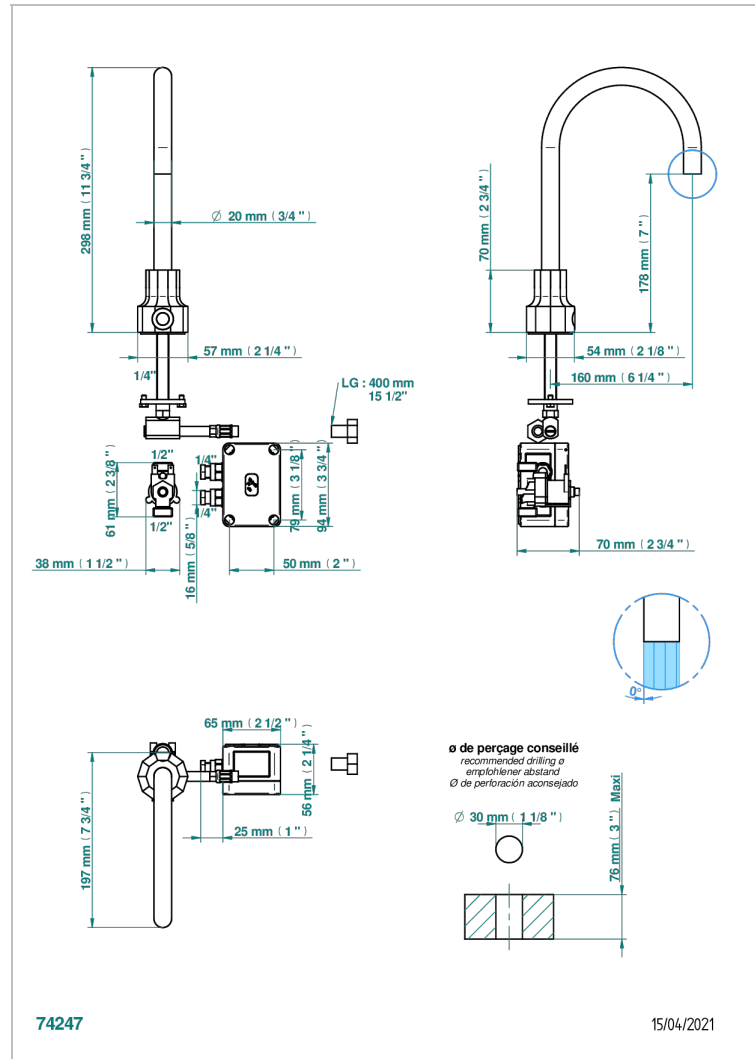

LES ONDES

G8A-170IRS

Electronic tap for washbasin with infra-red presence detection, without pop-up waste - mains-powered

CHARACTERISTIC

- ACS : 21ACCLY484

STANDARDS

RELATED SKU'S

- Ref. G00-5999 Concealed wall mounted 1/2" Thermostatic mixer
- Ref. G8A-6532 Rim mounted ceramic mixer with progressive cartridge

Soft gold - F30
Soft matt gold - F31
Umber PVD - H66
Varnished matt antique red copper (color finish) - H07

TECHNICAL SPECS

- Recommandé : 3 bars (max. 5 bars) - Advised : 43,5 psi (max. 72 psi)
- 8,3 l/min à 3 bars (2.2 gpm at 43.5 psi)