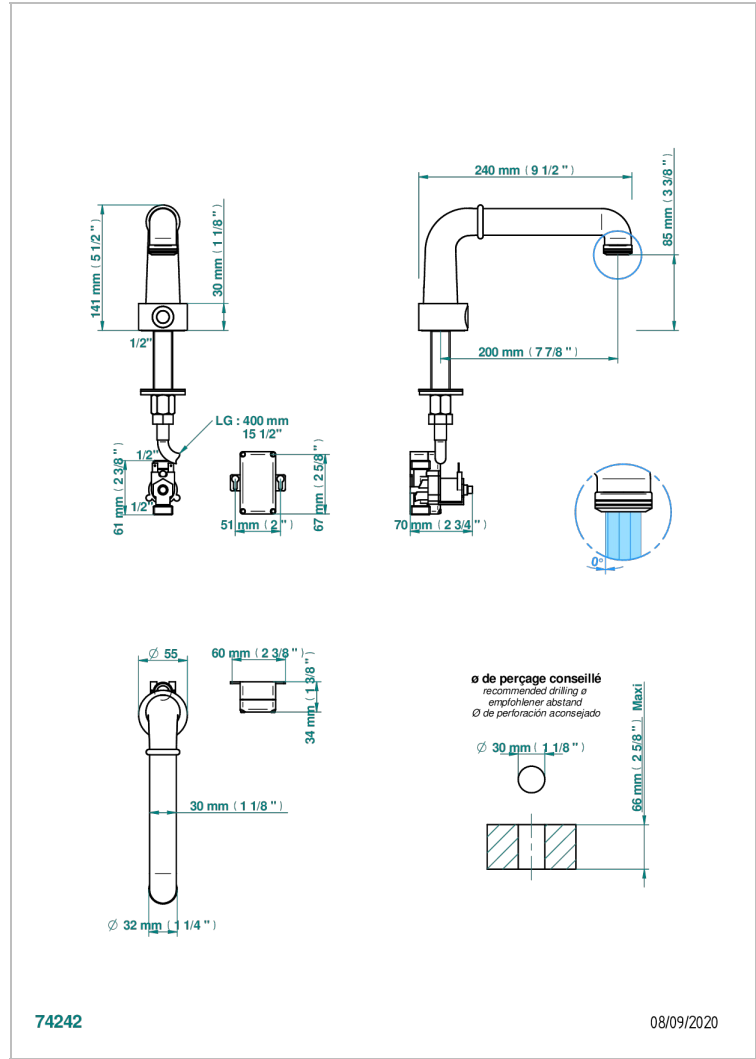

# BEAUBOURG WITH LEVER

G7B-170IRB

THG<sup>®</sup>  
PARIS

Electronic tap for washbasin with infra-red presence detection, without pop-up waste

## CHARACTERISTIC

- ACS : 21ACCLY484