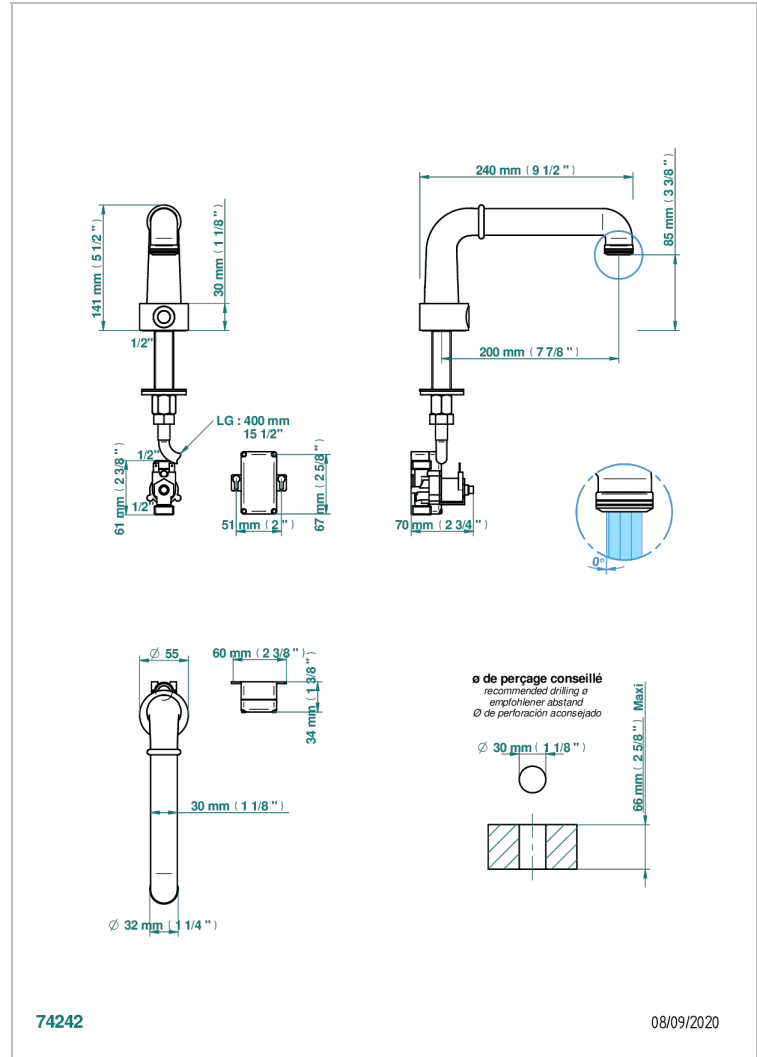

BEAUBOURG WITH LEVER

G7B-170IRB

Electronic tap for washbasin with infra-red presence detection, without pop-up waste

CHARACTERISTIC

- ACS : 21ACCLY484

STANDARDS

RELATED SKU'S

- Ref. G00-5999 Concealed wall mounted 1/2" Thermostatic mixer
- Ref. G7B-6532 Rim mounted ceramic mixer with progressive cartridge