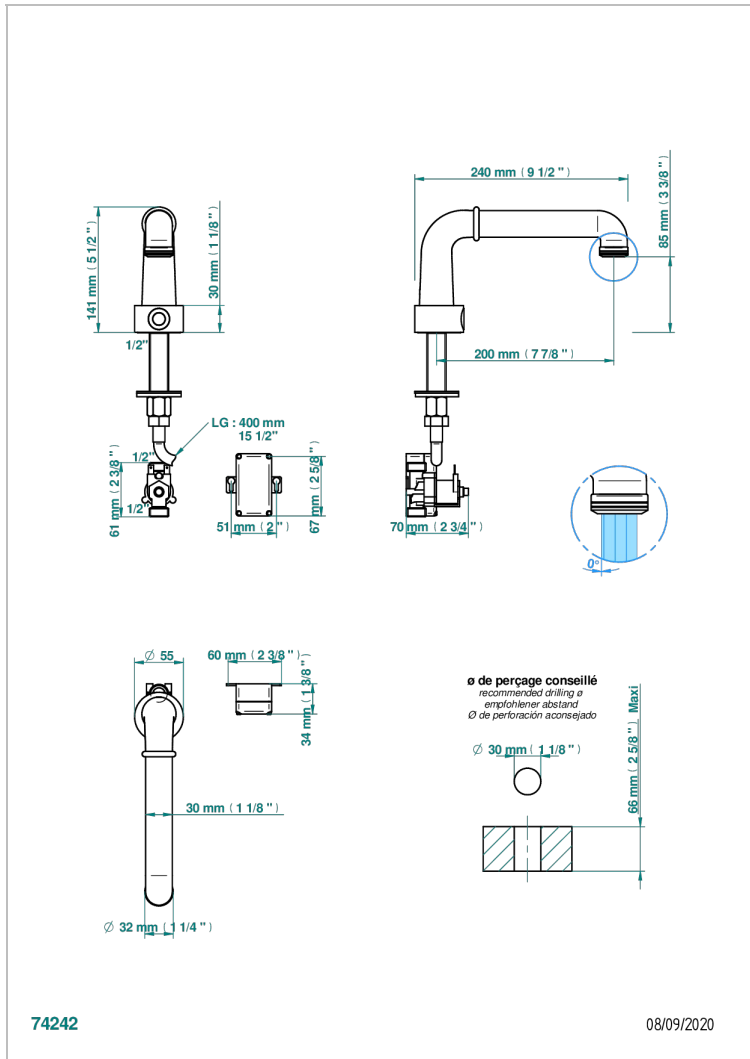

BEAUBOURG WITH LEVER

G7B-170IRB

Electronic tap for washbasin with infra-red presence detection, without pop-up waste

THG[®]
PARIS

特色

- ACS : 21ACCLY484

标准

相关的SKU

- Ref. G00-5999 淋浴池排水口，直径90毫米，可转向水平出水口（提供A02、B01、F01、F30型号，其他颜色请垂询我们）
- Ref. G7B-6532 Rim mounted ceramic mixer with progressive cartridge

可选饰面

Black ceram - D30
Blush PVD - H62
Graphite PVD - H64
Matt Umber PVD - H67
Matt blush PVD - H60
Matt graphite PVD - H65