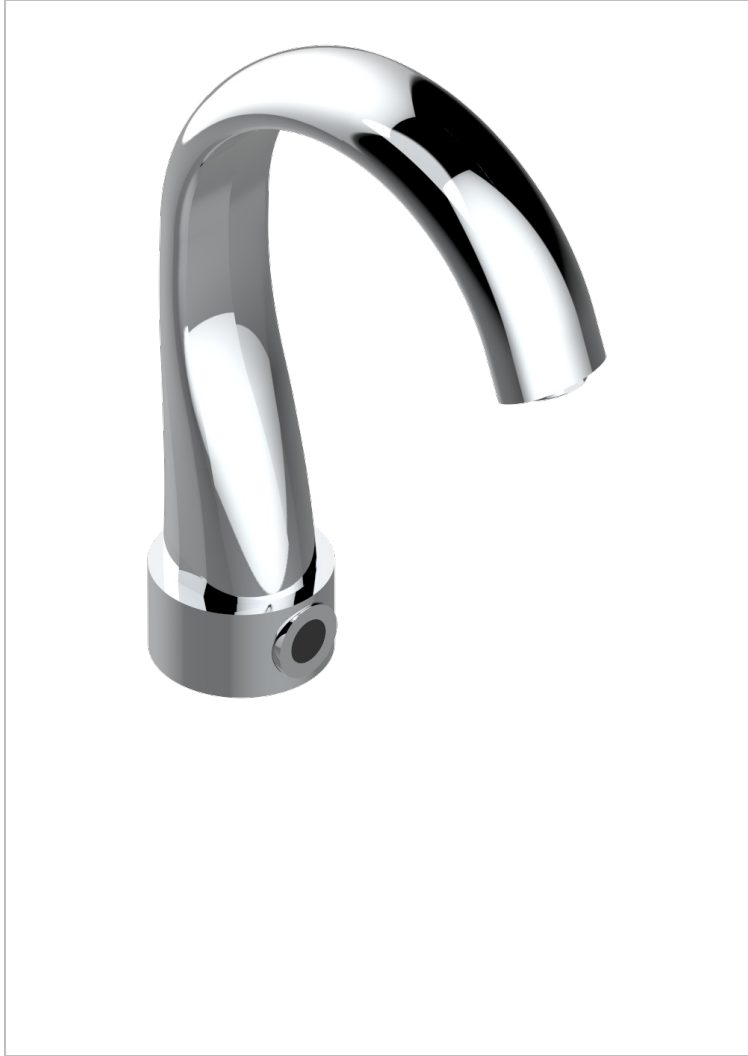

DIPLOMATE SMOOTH RINGS

U4A-170IRB

THG
PARIS

Electronic tap for washbasin with infra-red presence detection, without pop-up waste

特色

- ACS : 21ACCLY484

标准

相关的SKU

- Ref. G00-5999 淋浴池排水口，直径90毫米，可转向水平出水口（提供A02、B01、F01、F30型号，其他颜色请垂询我们）
- Ref. U4A-6532 Rim mounted ceramic mixer with progressive cartridge

可选饰面

Black ceram - D30
Blush PVD - H62
Graphite PVD - H64
Matt Umber PVD - H67
Matt blush PVD - H60
Matt graphite PVD - H65