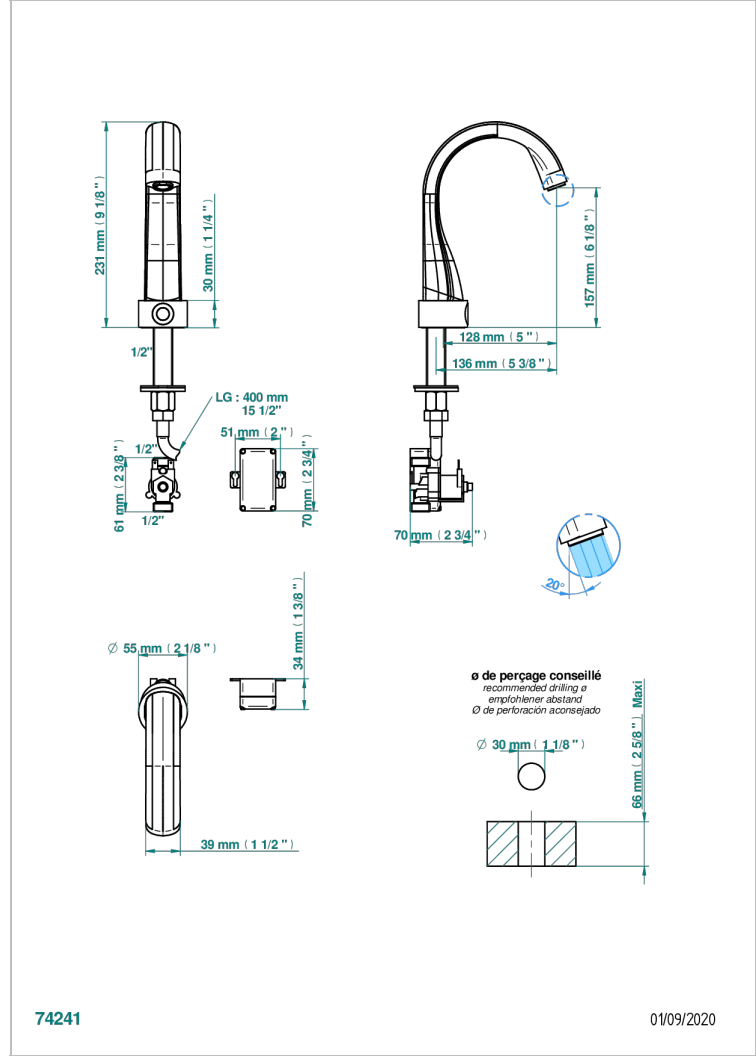

DIPLOMATE SMOOTH RINGS

U4A-170IRB

THG
PARIS

Electronic tap for washbasin with infra-red presence detection, without pop-up waste

特色

- ACS : 21ACCLY484

标准

相关的SKU

- Ref. G00-5999 淋浴池排水口，直径90毫米，可转向水平出水口（提供A02、B01、F01、F30型号，其他颜色请垂询我们）
- Ref. U4A-6532 Rim mounted ceramic mixer with progressive cartridge

可选饰面

Black ceram - D30
Blush PVD - H62
Graphite PVD - H64
Matt Umber PVD - H67
Matt blush PVD - H60
Matt graphite PVD - H65