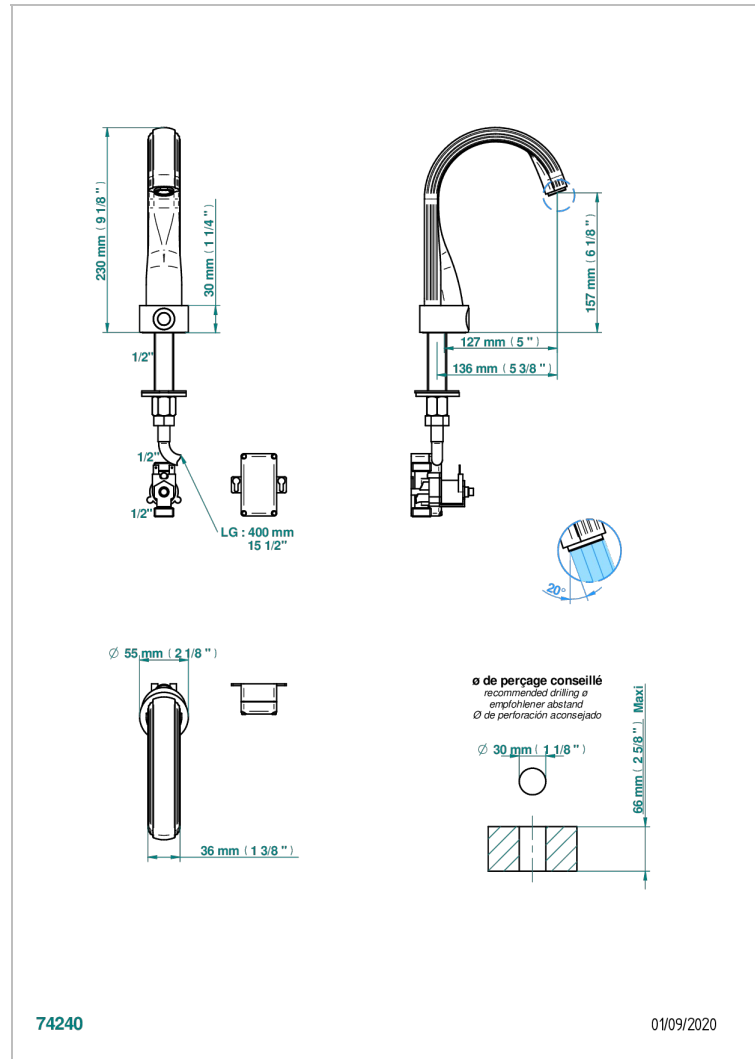

# JAIPUR С МЕТАЛЛИЧЕСКИМИ РУЧКАМИ

A9F-170IRB

Electronic tap for washbasin with infra-red presence detection, without pop-up waste

THG<sup>®</sup>  
PARIS