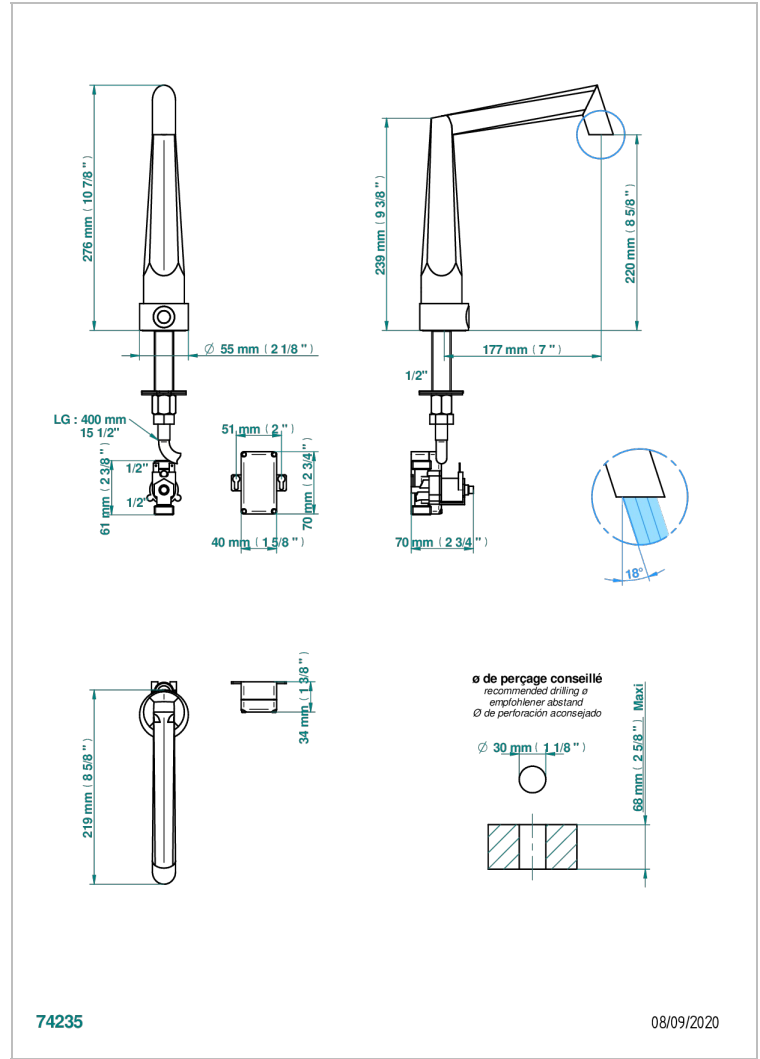

METAMORPHOSE

G6A-170IRB

Electronic tap for washbasin with infra-red presence detection, without pop-up waste

CHARACTERISTIC

- ACS : 21ACCLY484

STANDARDS

AVAILABLE FINITIONS

Antique nickel - H28
Black ceram - D30
Blush PVD - H62
Brass color PVD - H49
Brown bronze color PVD - F33
Gold color PVD - H52